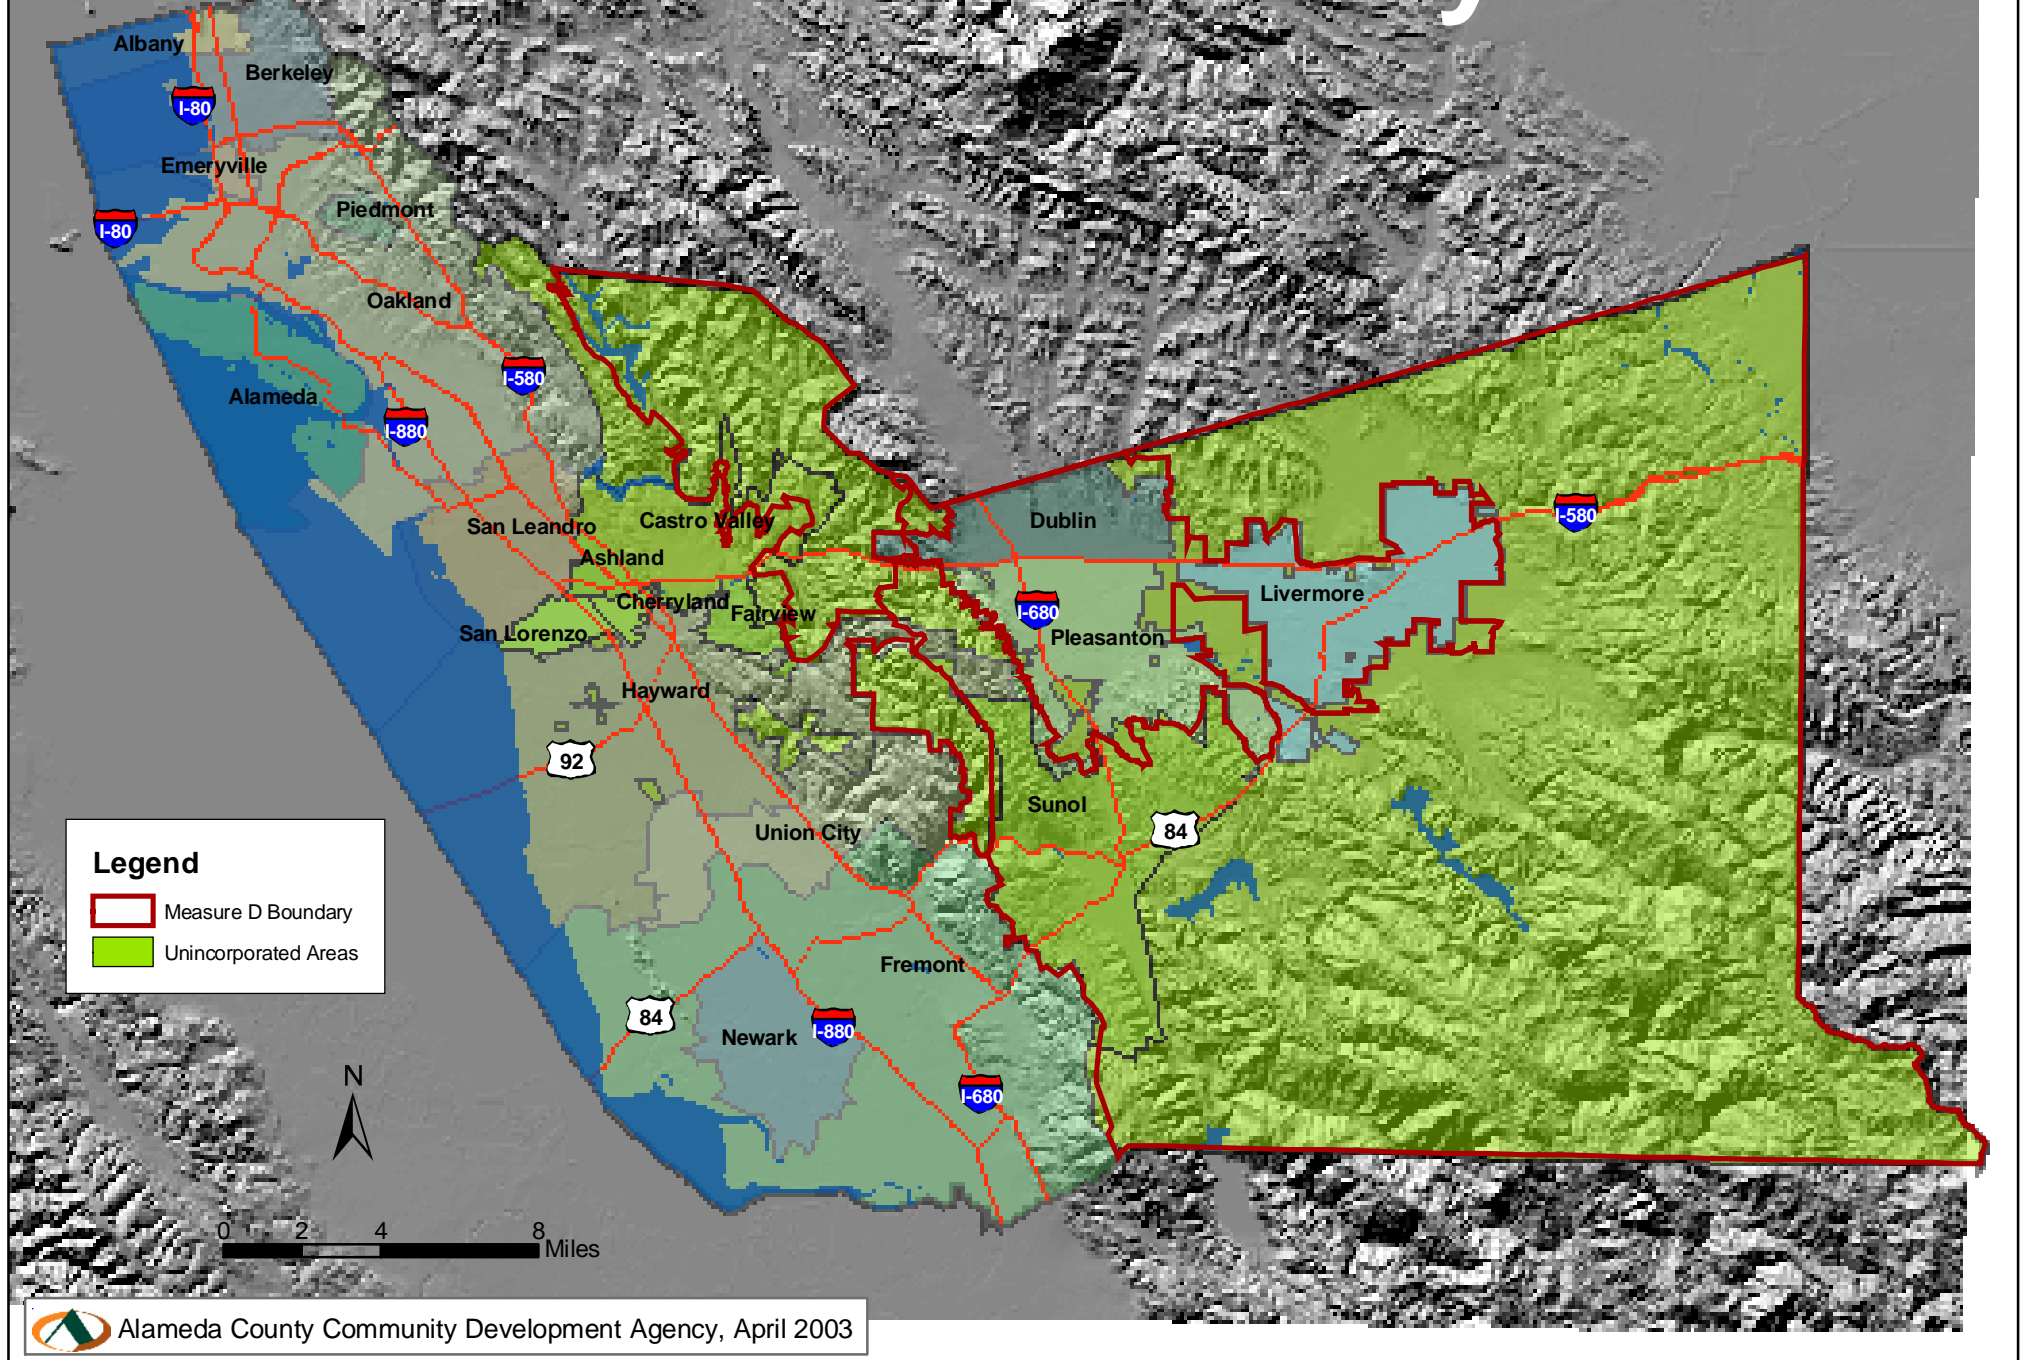

Alameda County

Legend

-  Measure D Boundary
-  Unincorporated Areas

0 2 4 8 Miles