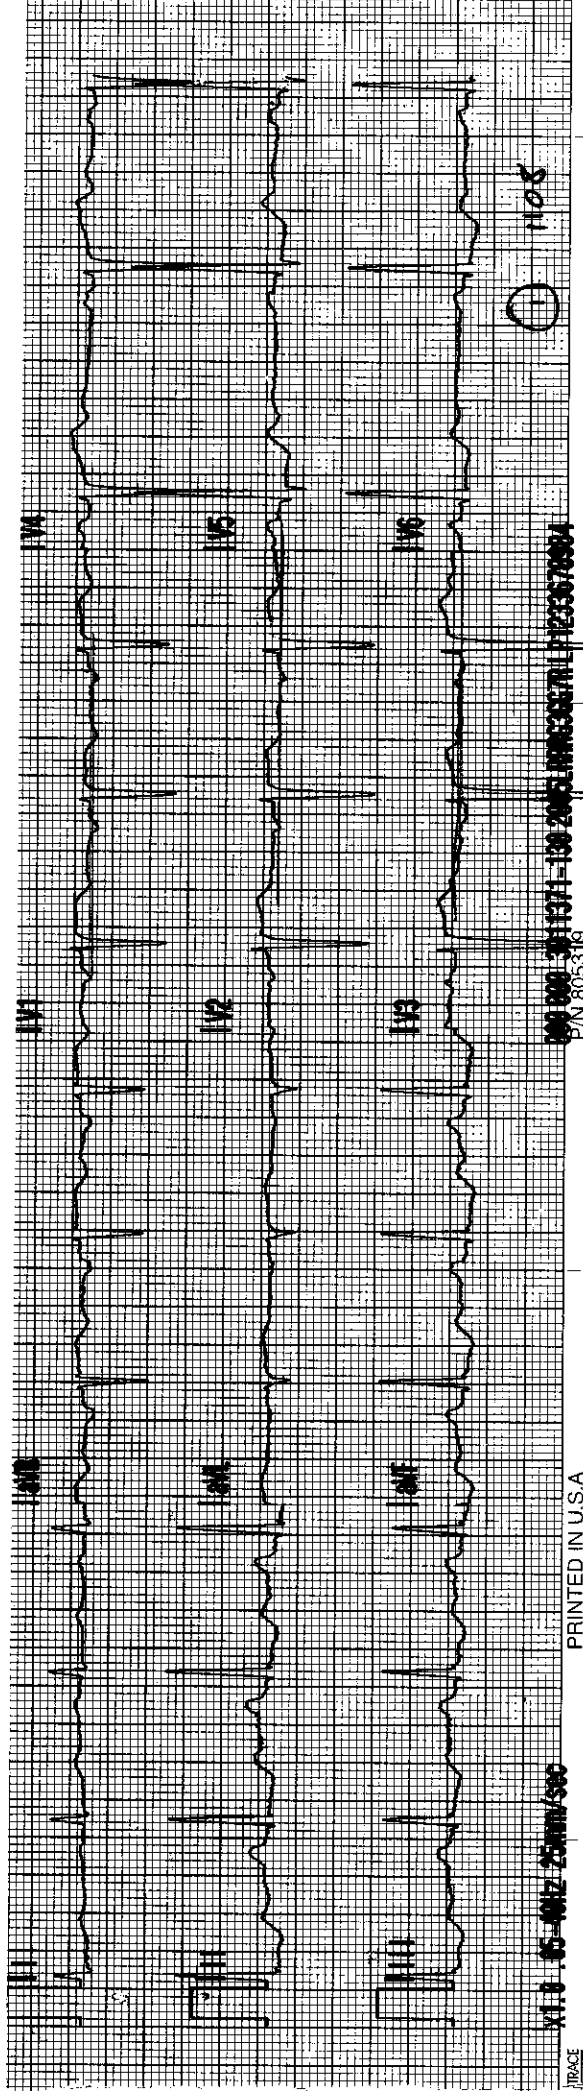

EKG #1 - November 2008

PRINTED IN U.S.A.

800 800 311371-100 2005LMM3007M112337804
P/N 805319

X1.1 .05-01HZ 25mm/sec

TRACE