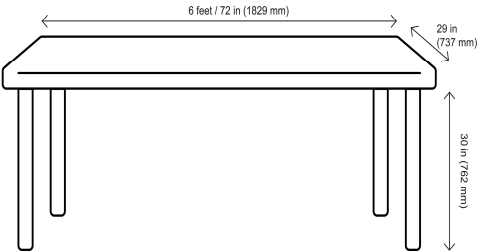

# 6-Foot Table Throw Closed Back Premium

Order  
Quantity: PC

Rectangle 6 Foot Table Throw Closed Back  
Table Size: 6 feet x 29 inches x 30 inches

### Table Size

## Table Size