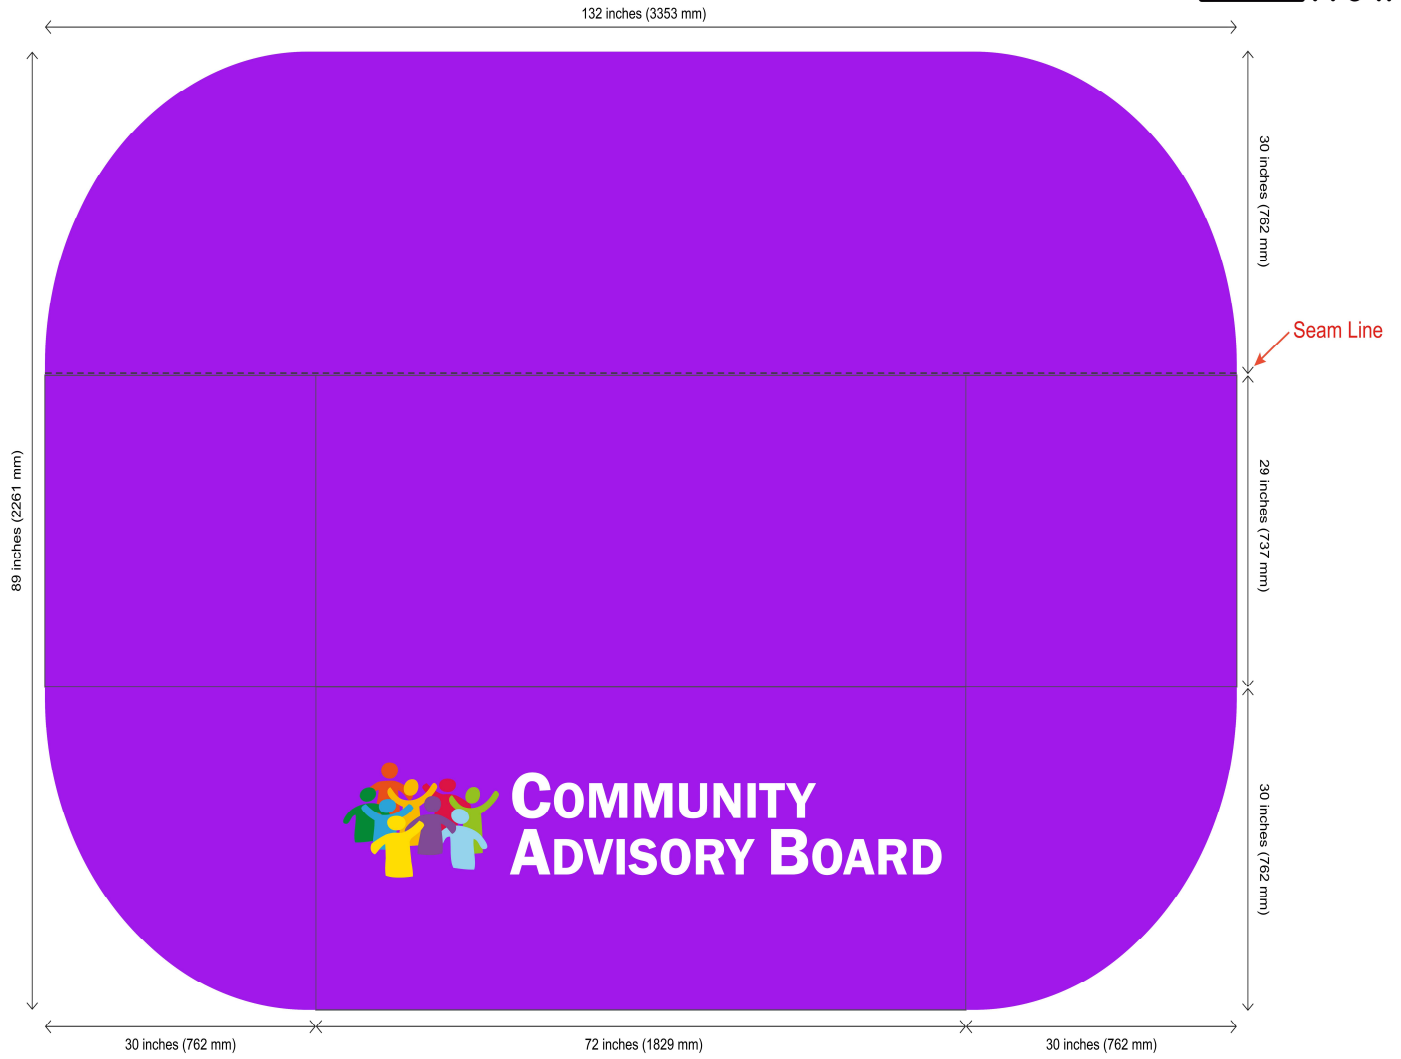

6-Foot Table Throw Closed Back Premium