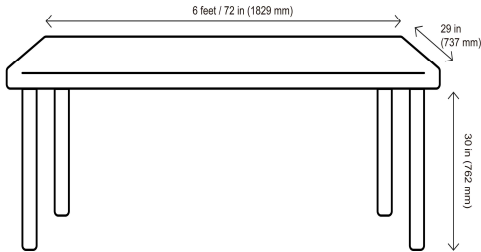

### Table Size

# 6-Foot Table Throw Closed Back Premium

Order  
Quantity: PC

Rectangle 6 Foot Table Throw Closed Back  
Table Size: 6 feet x 29 inches x 30 inches

## Table Size