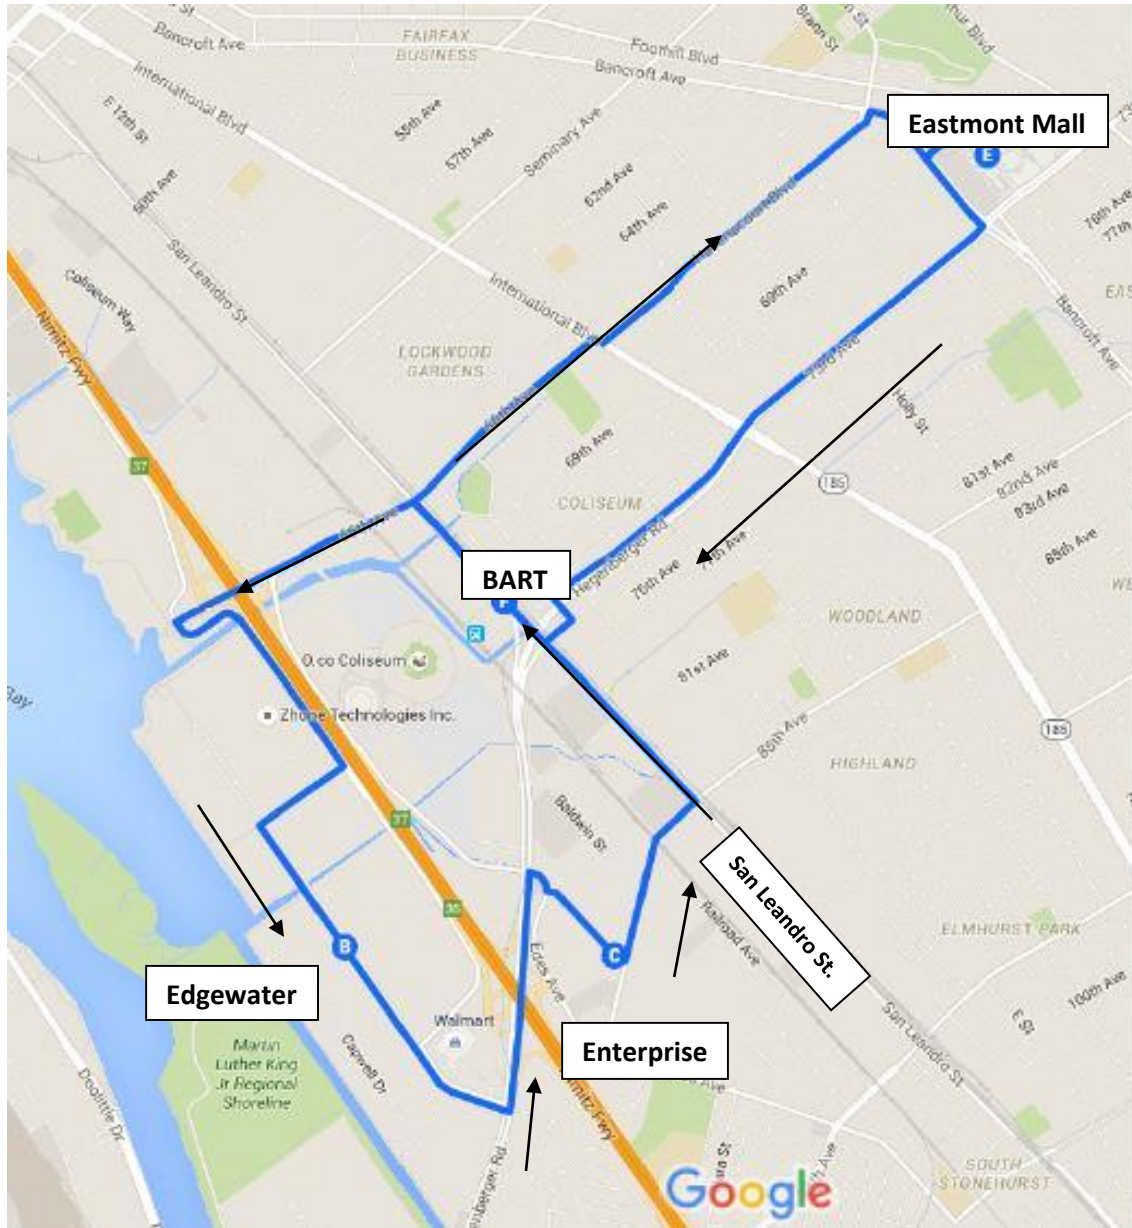

East Oakland Shuttle Map & Schedule

Shuttle runs Monday through Friday, excluding dates that are County holidays.

Shuttle App: <http://shuttle.acgov.org/>

Coliseum BART (to Edgewater)	Edgewater	Enterprise	Coliseum BART (to Eastmont)	SSA - Eastmont Town Center (to BART)
6:25 AM	6:33 AM	6:40 AM	6:47 AM	6:57 AM
6:45 AM	6:53 AM	7:00 AM	7:07 AM	7:17 AM
7:05 AM	7:13 AM	7:20 AM	7:27 AM	7:37 AM
7:25 AM	7:33 AM	7:40 AM	7:47 AM	7:57 AM
7:45 AM	7:53 AM	8:00 AM	8:07 AM	8:17 AM
8:05 AM	8:13 AM	8:20 AM	8:27 AM	8:37 AM
8:25 AM	8:33 AM	8:40 AM	8:47 AM	8:57 AM
8:45 AM	8:53 AM	9:00 AM	9:07 AM	9:17 AM
9:05 AM	9:13 AM	9:20 AM	9:27 AM	9:37 AM
9:25 AM	9:33 AM	9:40 AM	9:47 AM	9:57 AM
10:00 AM	10:08 AM	10:15 AM	10:22 AM	10:32 AM
10:20 AM	10:28 AM	10:35 AM	10:42 AM	10:52 AM
10:40 AM	10:48 AM	10:55 AM	11:02 AM	11:12 AM
11:00 AM	11:08 AM	11:15 AM	11:22 AM	11:32 AM
11:20 AM	11:28 AM	11:35 AM	11:42 AM	11:52 AM
11:40 AM	11:48 AM	11:55 PM	12:02 PM	12:12 PM
12:30 PM	12:38 PM	12:45 PM	12:52 PM	1:02 PM
12:50 PM	12:58 PM	1:05 PM	1:12 PM	1:22 PM
1:10 PM	1:18 PM	1:25 PM	1:32 PM	1:42 PM
1:30 PM	1:38 PM	1:45 PM	1:52 PM	2:02 PM
1:50 PM	1:58 PM	2:05 PM	2:12 PM	2:22 PM
2:10 PM	2:18 PM	2:25 PM	2:32 PM	2:42 PM
2:30 PM	2:38 PM	2:45 PM	2:52 PM	3:02 PM
2:50 PM	2:58 PM	3:05 PM	3:12 PM	3:22 PM
3:10 PM	3:18 PM	3:25 PM	3:32 PM	3:42 PM
3:30 PM	3:38 PM	3:45 PM	3:52 PM	4:02 PM
4:10 PM	4:18 PM	4:25 PM	4:32 PM	4:42 PM
4:30 PM	4:38 PM	4:45 PM	4:52 PM	5:02 PM
4:50 PM	4:58 PM	5:05 PM	5:12 PM	5:22 PM
5:10 PM	5:18 PM	5:25 PM	5:32 PM	5:42 PM
5:30 PM	5:38 PM	5:45 PM	5:52 PM	6:02 PM
5:50 PM	5:58 PM	6:05 PM	6:12 PM	6:22 PM
6:10 PM	6:18 PM	6:25 PM	6:32 PM	6:42 PM
6:30 PM	6:38 PM	6:45 PM		