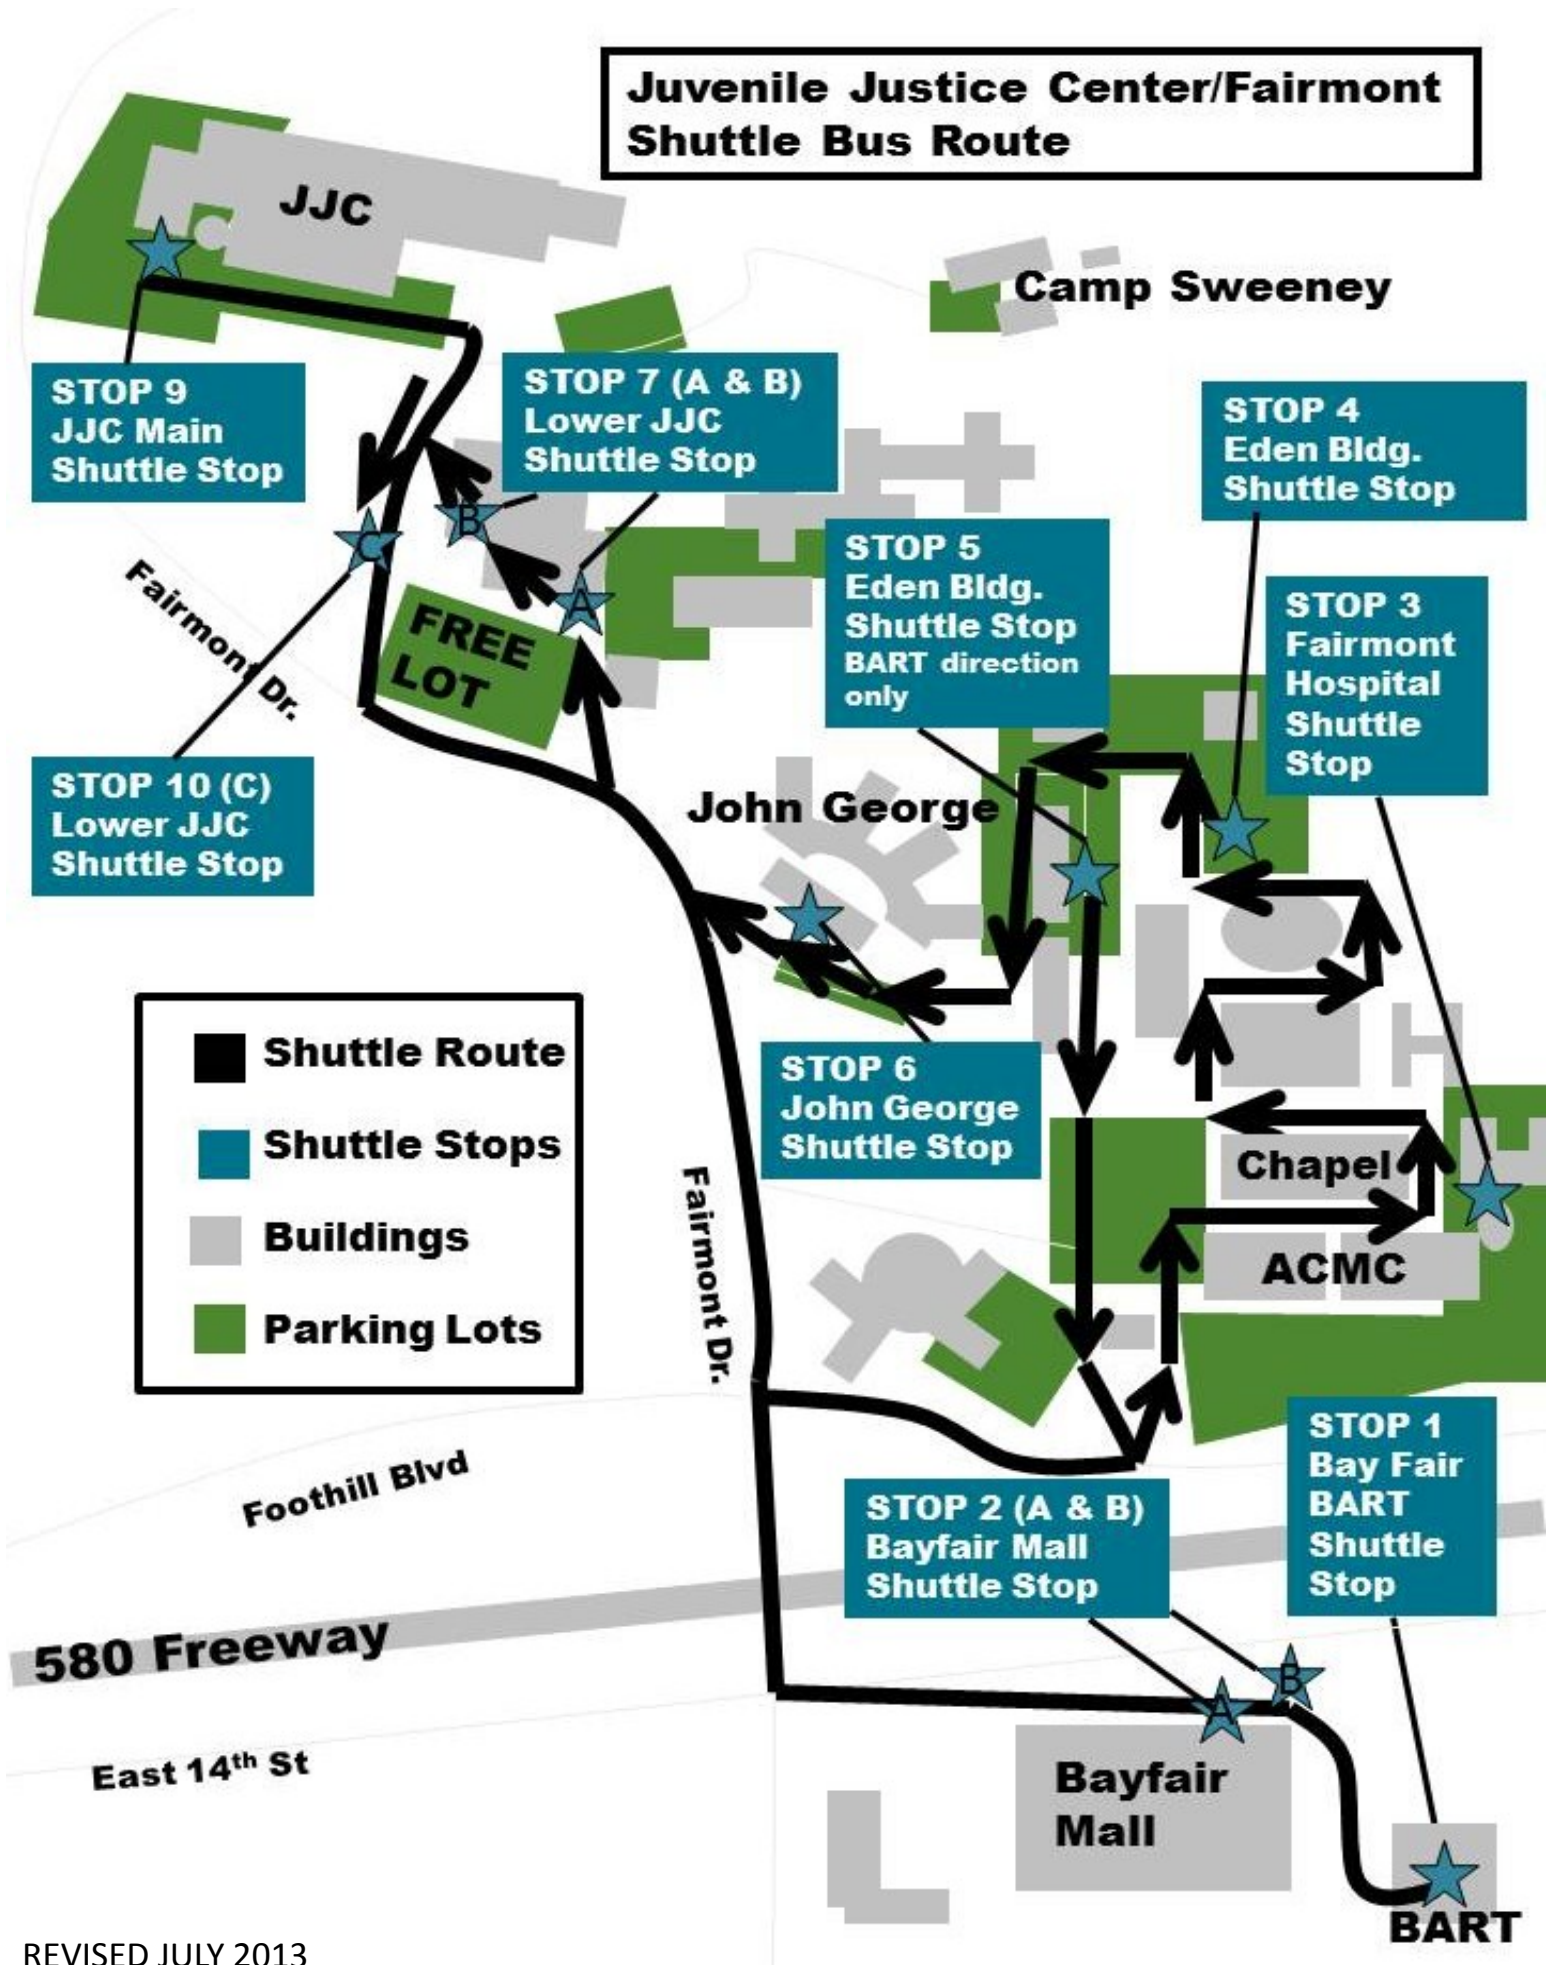

Juvenile Justice Center/Fairmont Shuttle Bus Route

Direction: Bay Fair BART to JJC

Bayfair BART (Bus Zone Stop)	Bayfair Mall (Bus Stop near Fresh Choice)	Fairmont Hospital (Behind Chapel)	Eden Building (In Lot near BMD Offices)	John George Pavilion (Handicap Zone)	Juvenile Justice Center (Lower Parking Lot - stop A&B)	Juvenile Justice Center (MAIN) (Bus Stop)
STOP 1	STOP 2a	STOP 3	STOP 4	STOP 6	STOP 7 a&b	STOP 9
6:33	6:35	6:46	6:48	6:50	6:52	6:54
6:53	6:55	7:06	7:08	7:10	7:12	7:14
7:13	7:15	7:26	7:28	7:30	7:32	7:34
7:33	7:35	7:46	7:48	7:50	7:52	7:54
7:53	7:55	8:06	8:08	8:10	8:12	8:14
8:13	8:15	8:26	8:28	8:30	8:32	8:34
8:33	8:35	8:46	8:48	8:50	8:52	8:54
8:53	8:55	9:06	9:08	9:10	9:12	9:24
9:13	9:15	9:26	9:28	9:30	9:32	9:44
9:43	9:45	9:56	9:58	10:00	10:02	10:04
10:03	10:05	10:16	10:18	10:20	10:22	10:24
10:23	10:25	10:36	10:38	10:40	10:42	10:44
10:43	10:45	10:56	10:58	11:00	11:02	11:04
11:03	11:05	11:16	11:18	11:20	11:22	11:24
11:23	11:25	11:36	11:38	11:40	11:42	11:44
11:43	11:45	11:56	11:58	12:00	12:02	12:04
12:03	12:05	12:16	12:18	12:20	12:22	12:24
12:23	12:25	12:36	12:38	12:40	12:42	12:44
12:43	12:45	12:56	12:58	1:00	1:02	1:04
1:03	1:05	1:16	1:18	1:20	1:22	1:34
1:23	1:25	1:36	1:38	1:40	1:42	1:54
1:53	1:55	2:06	2:08	2:10	2:12	2:14
2:13	2:15	2:26	2:28	2:30	2:32	2:34
2:33	2:35	2:46	2:48	2:50	2:52	2:54
2:53	2:55	3:06	3:08	3:10	3:12	3:14
3:13	3:15	3:26	3:28	3:30	3:32	3:34
3:33	3:35	3:46	3:48	3:50	3:52	3:54
3:53	3:55	4:06	4:08	4:10	4:12	4:24
4:13	4:15	4:26	4:28	4:30	4:32	4:44
4:43	4:45	4:56	4:58	5:00	5:02	5:04
5:03	5:05	5:16	5:18	5:20	5:22	5:24
5:23	5:25	5:36	5:38	5:40	5:42	5:44
5:43	5:45	5:56	5:58	6:00	6:02	6:04
6:03	6:05	6:16	6:18	6:20	6:22	6:24