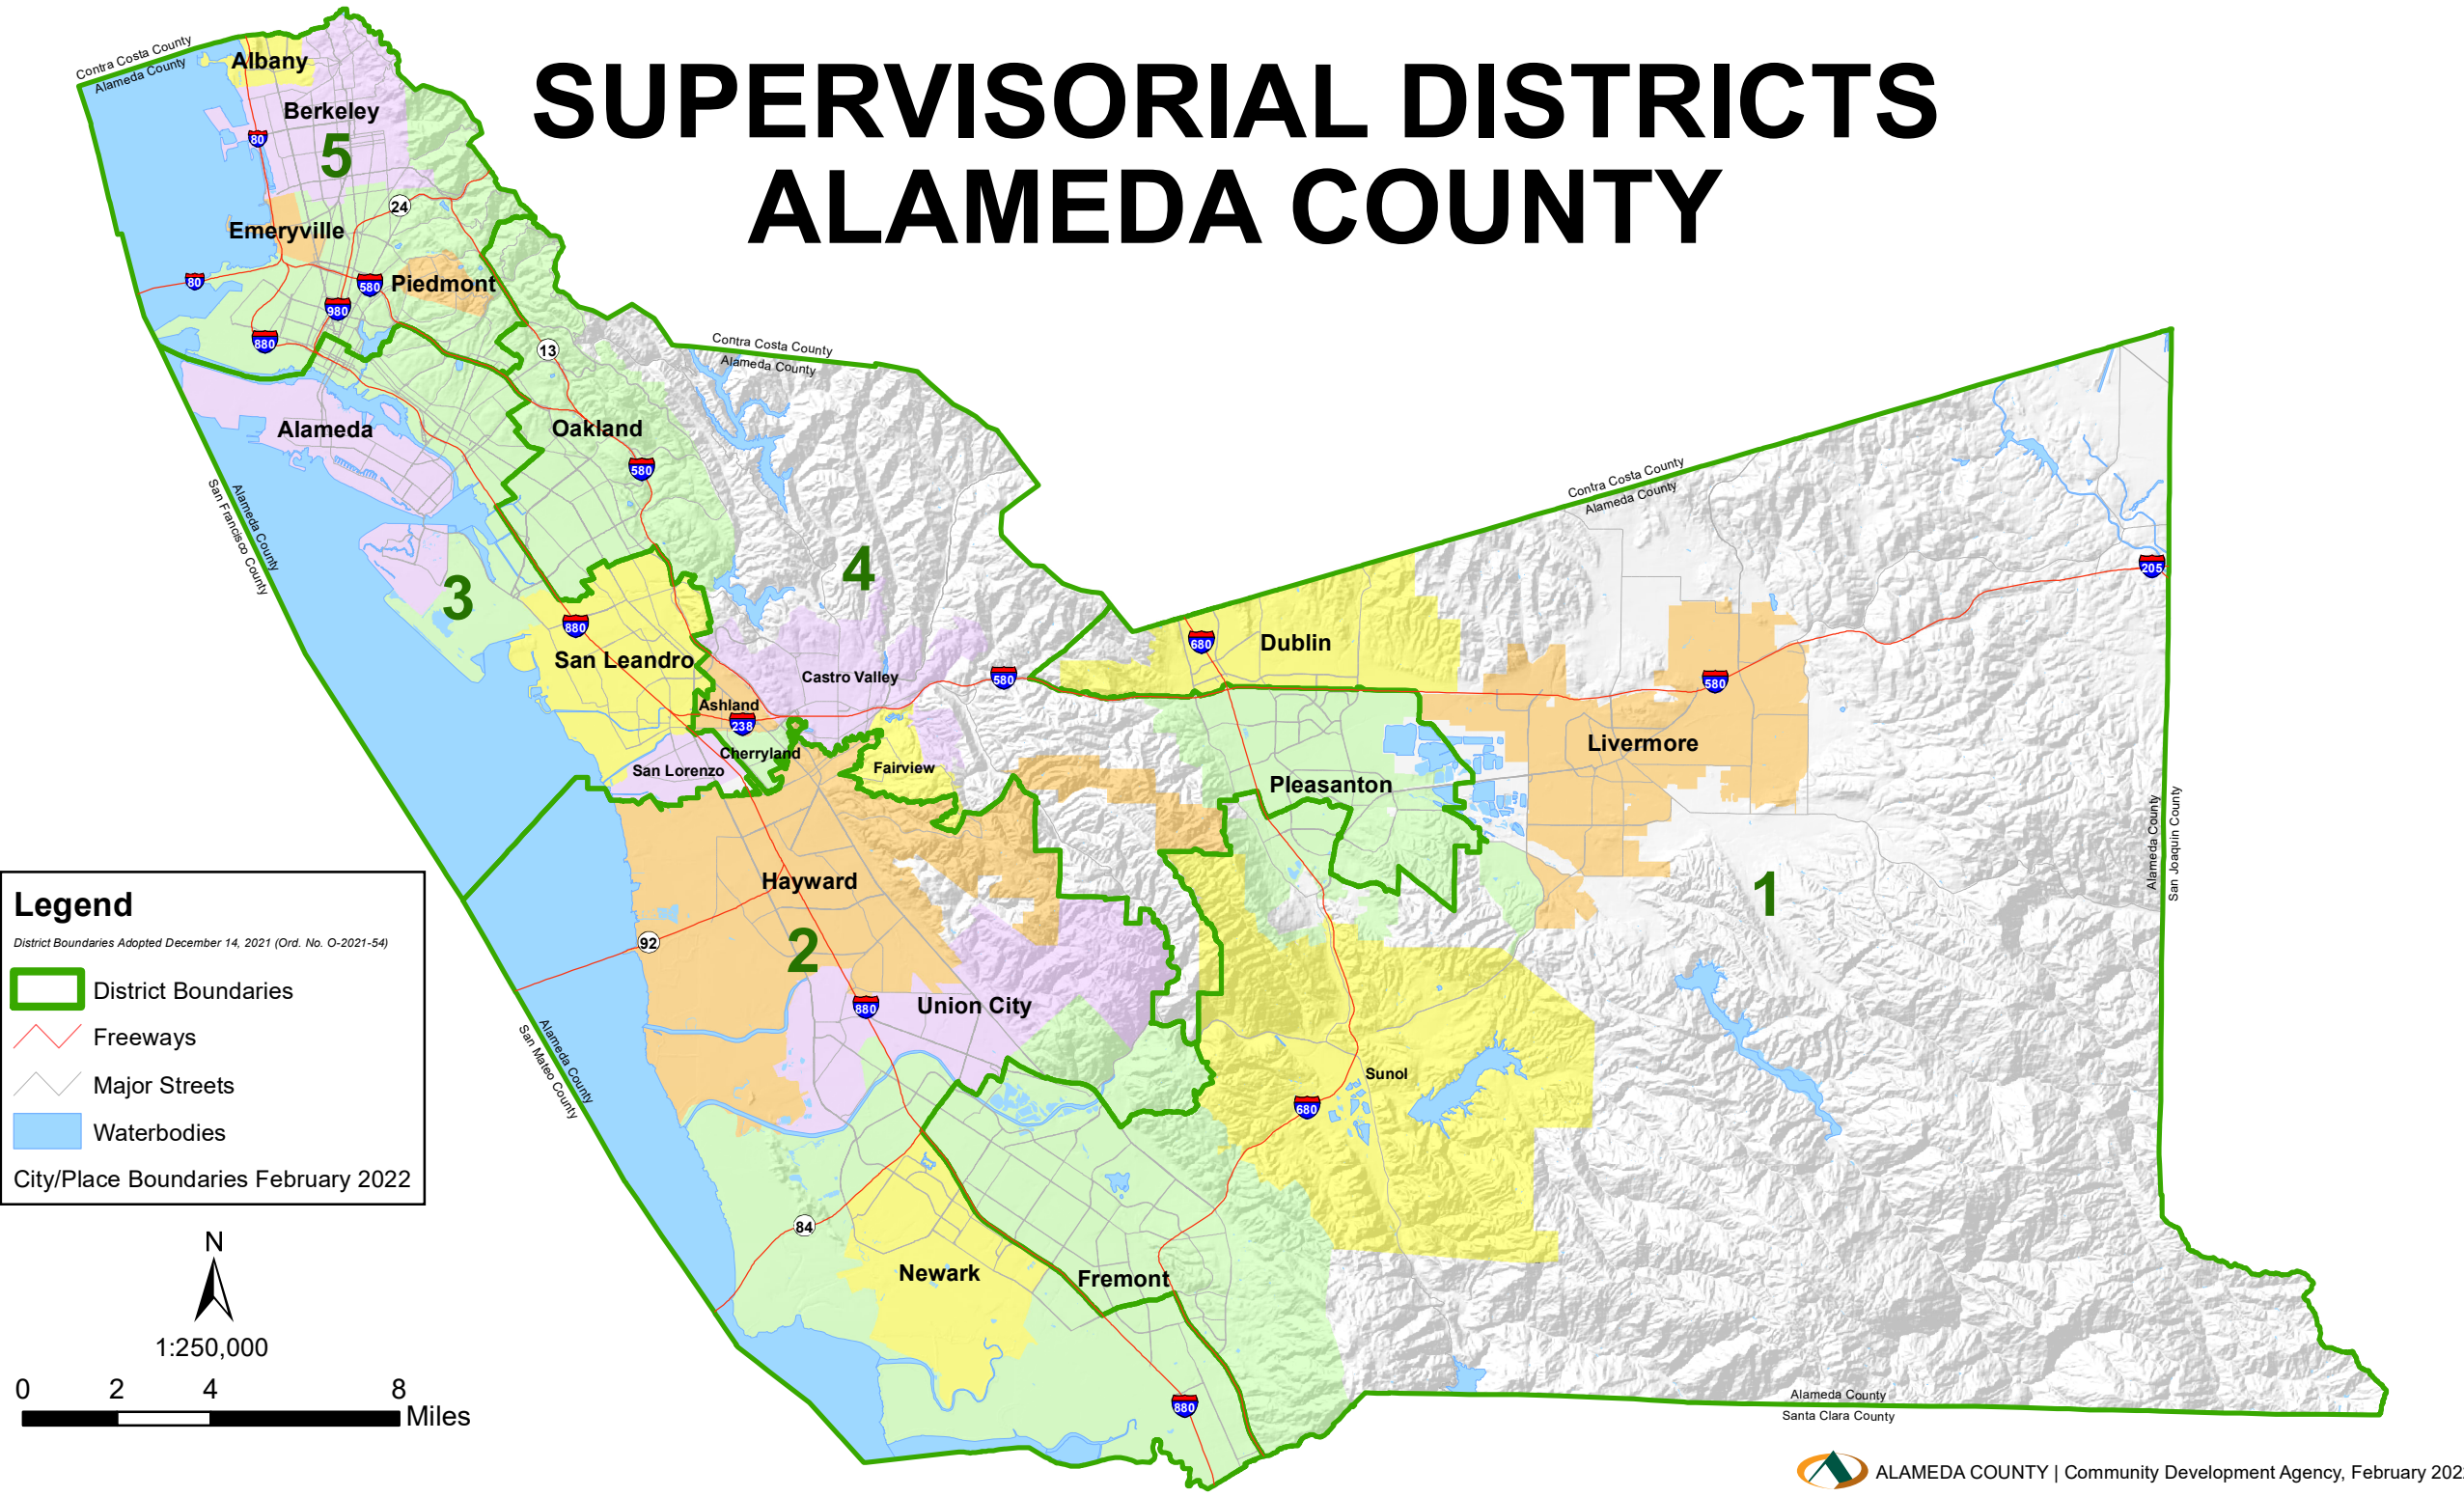

SUPERVISORIAL DISTRICTS ALAMEDA COUNTY

Legend
District Boundaries Adopted December 14, 2021 (Ord. No. O-2021-54)

- District Boundaries
- Freeways
- Major Streets
- Waterbodies

City/Place Boundaries February 2022