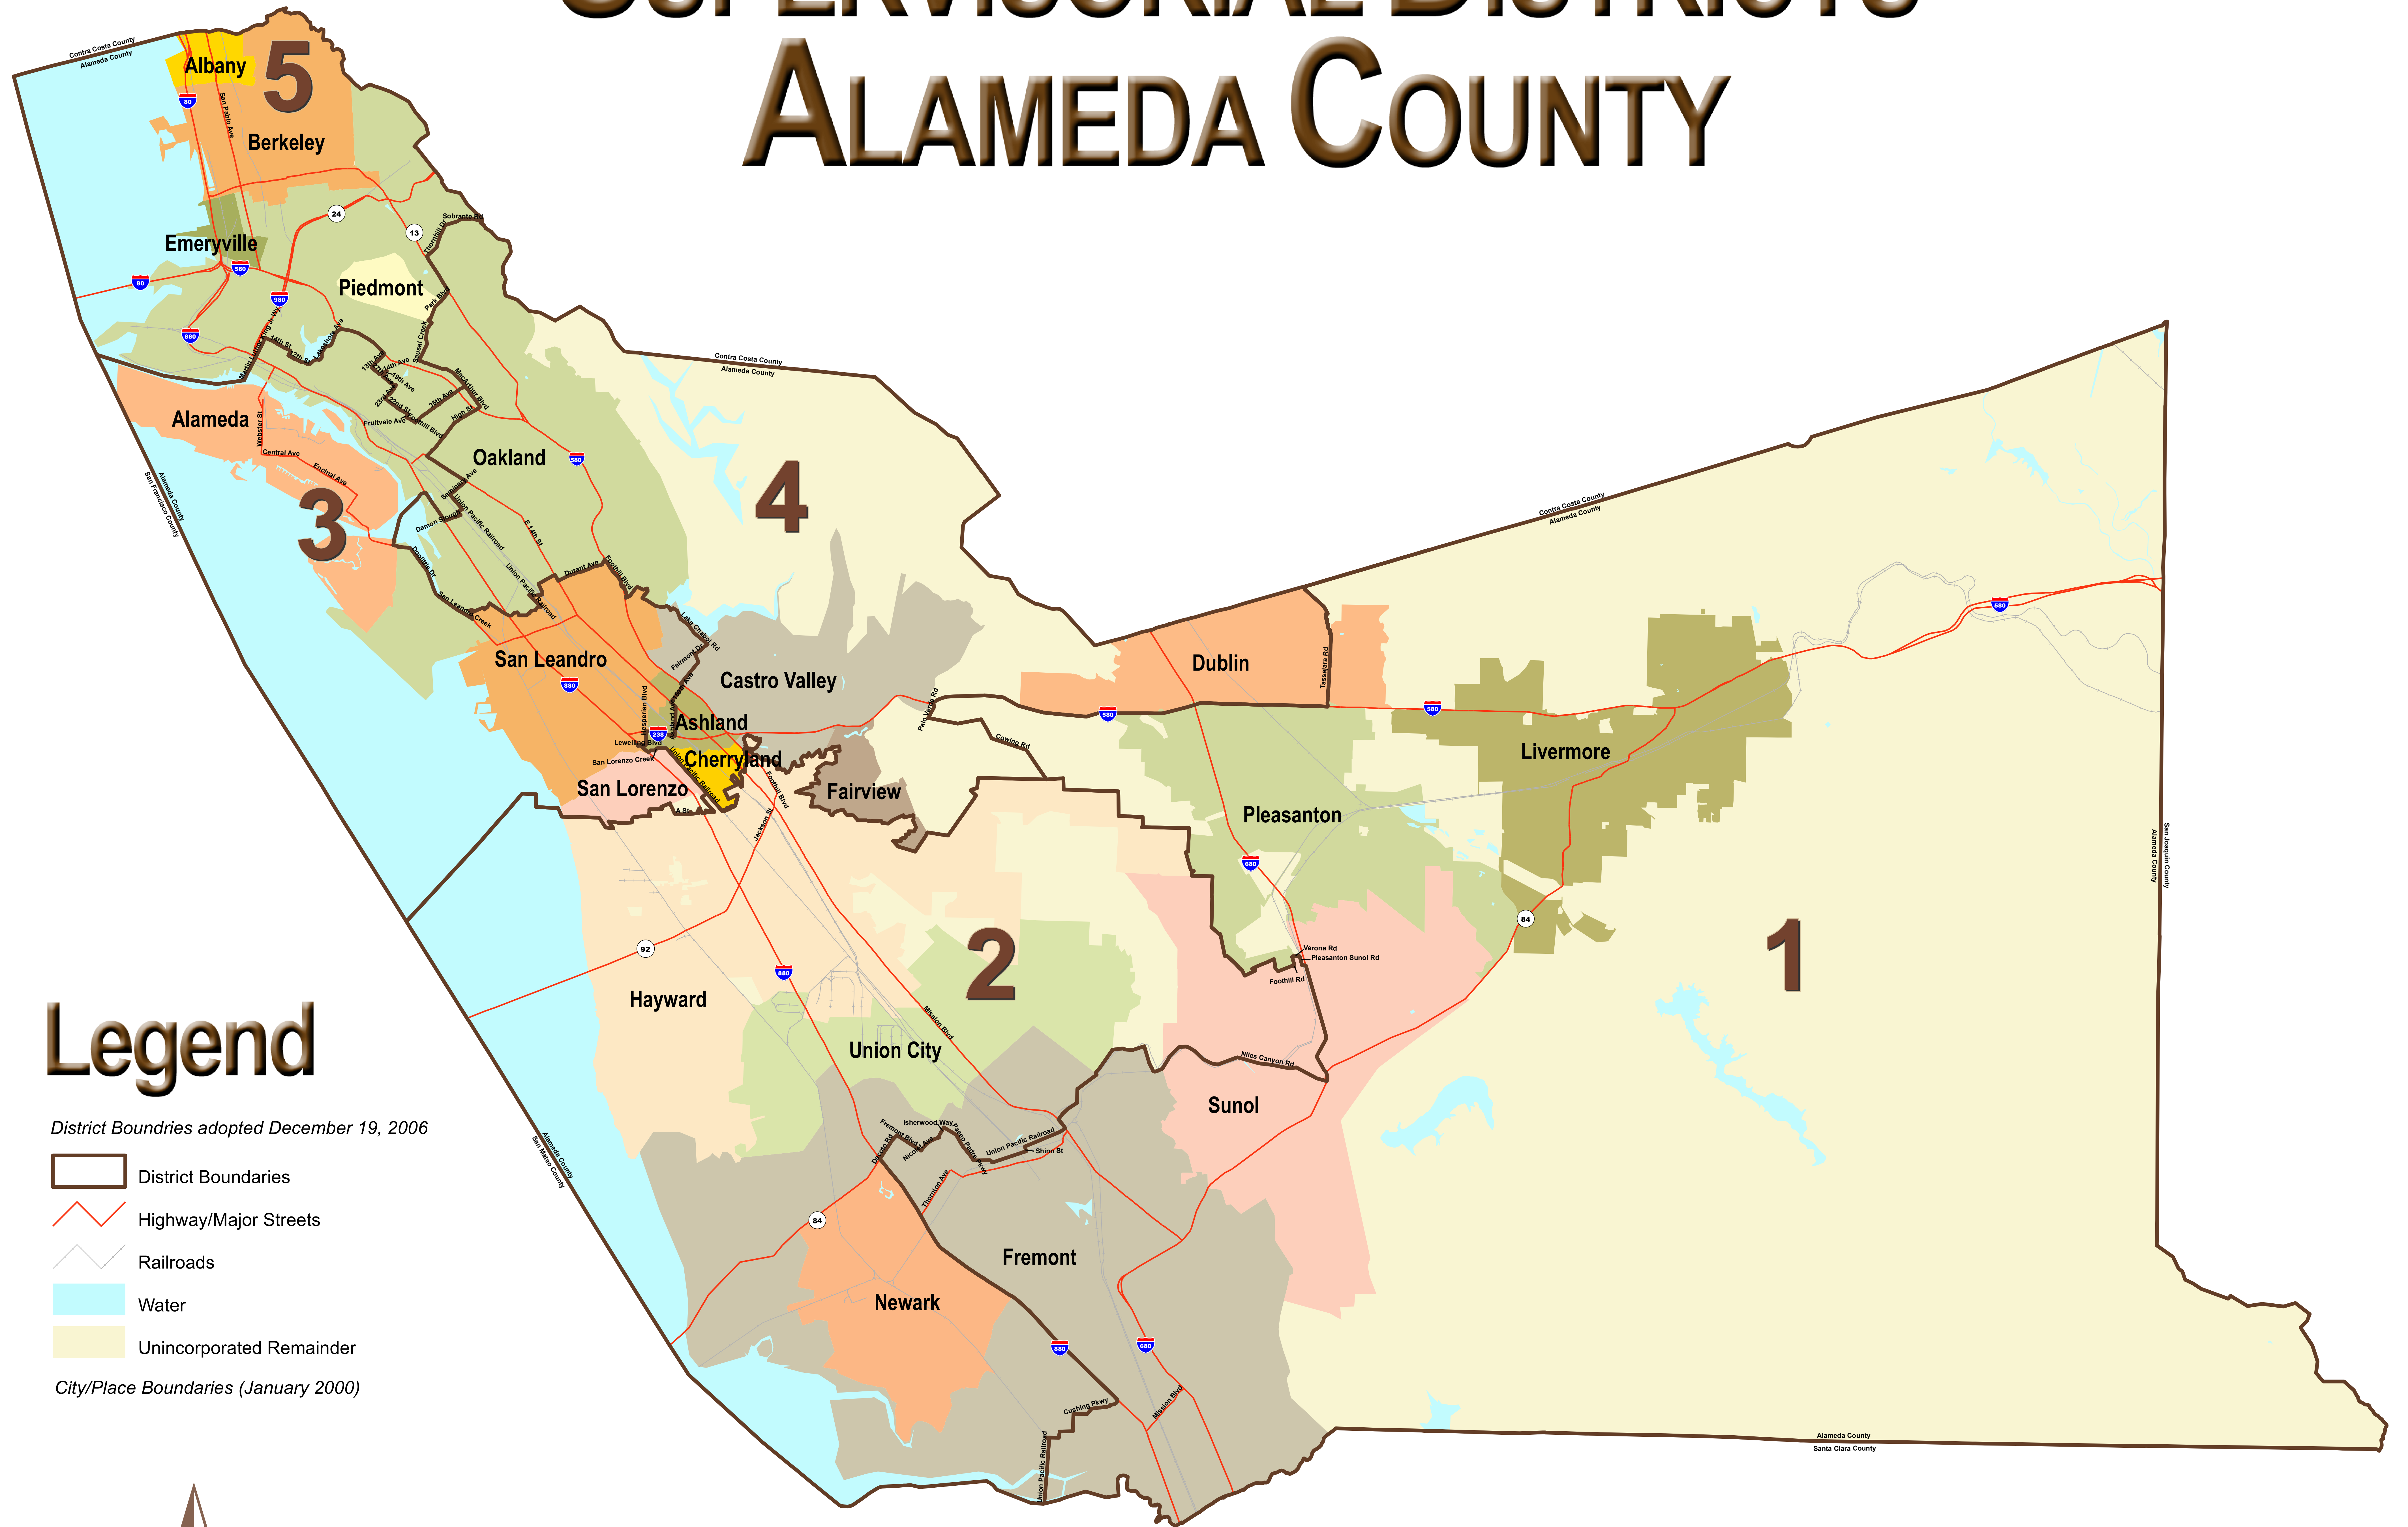

SUPERVISORIAL DISTRICTS ALAMEDA COUNTY

Legend

District Boundries adopted December 19, 2006

-  District Boundaries
-  Highway/Major Streets
-  Railroads
-  Water
-  Unincorporated Remainder

City/Place Boundaries (January 2000)

1:71,324

Source: TIGER 2000, U.S. Census Bureau, Alameda County Community Development Agency
Alameda County Community Development Agency, June 2008