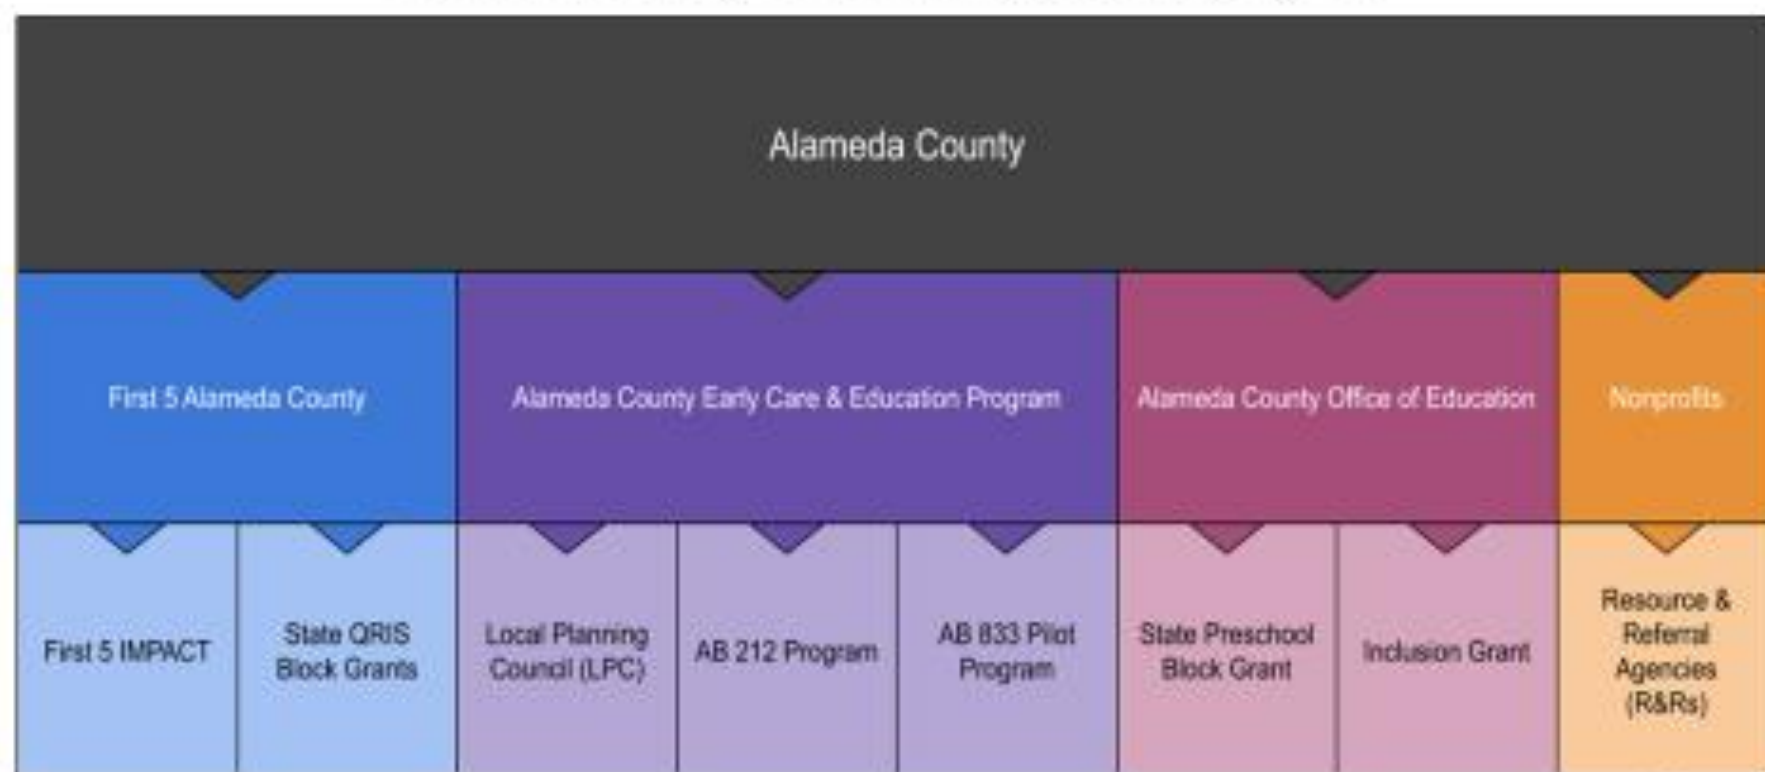

Alameda County ECE Planning & Quality System

November 7th, 2018 | anna.niemi@acgov.org