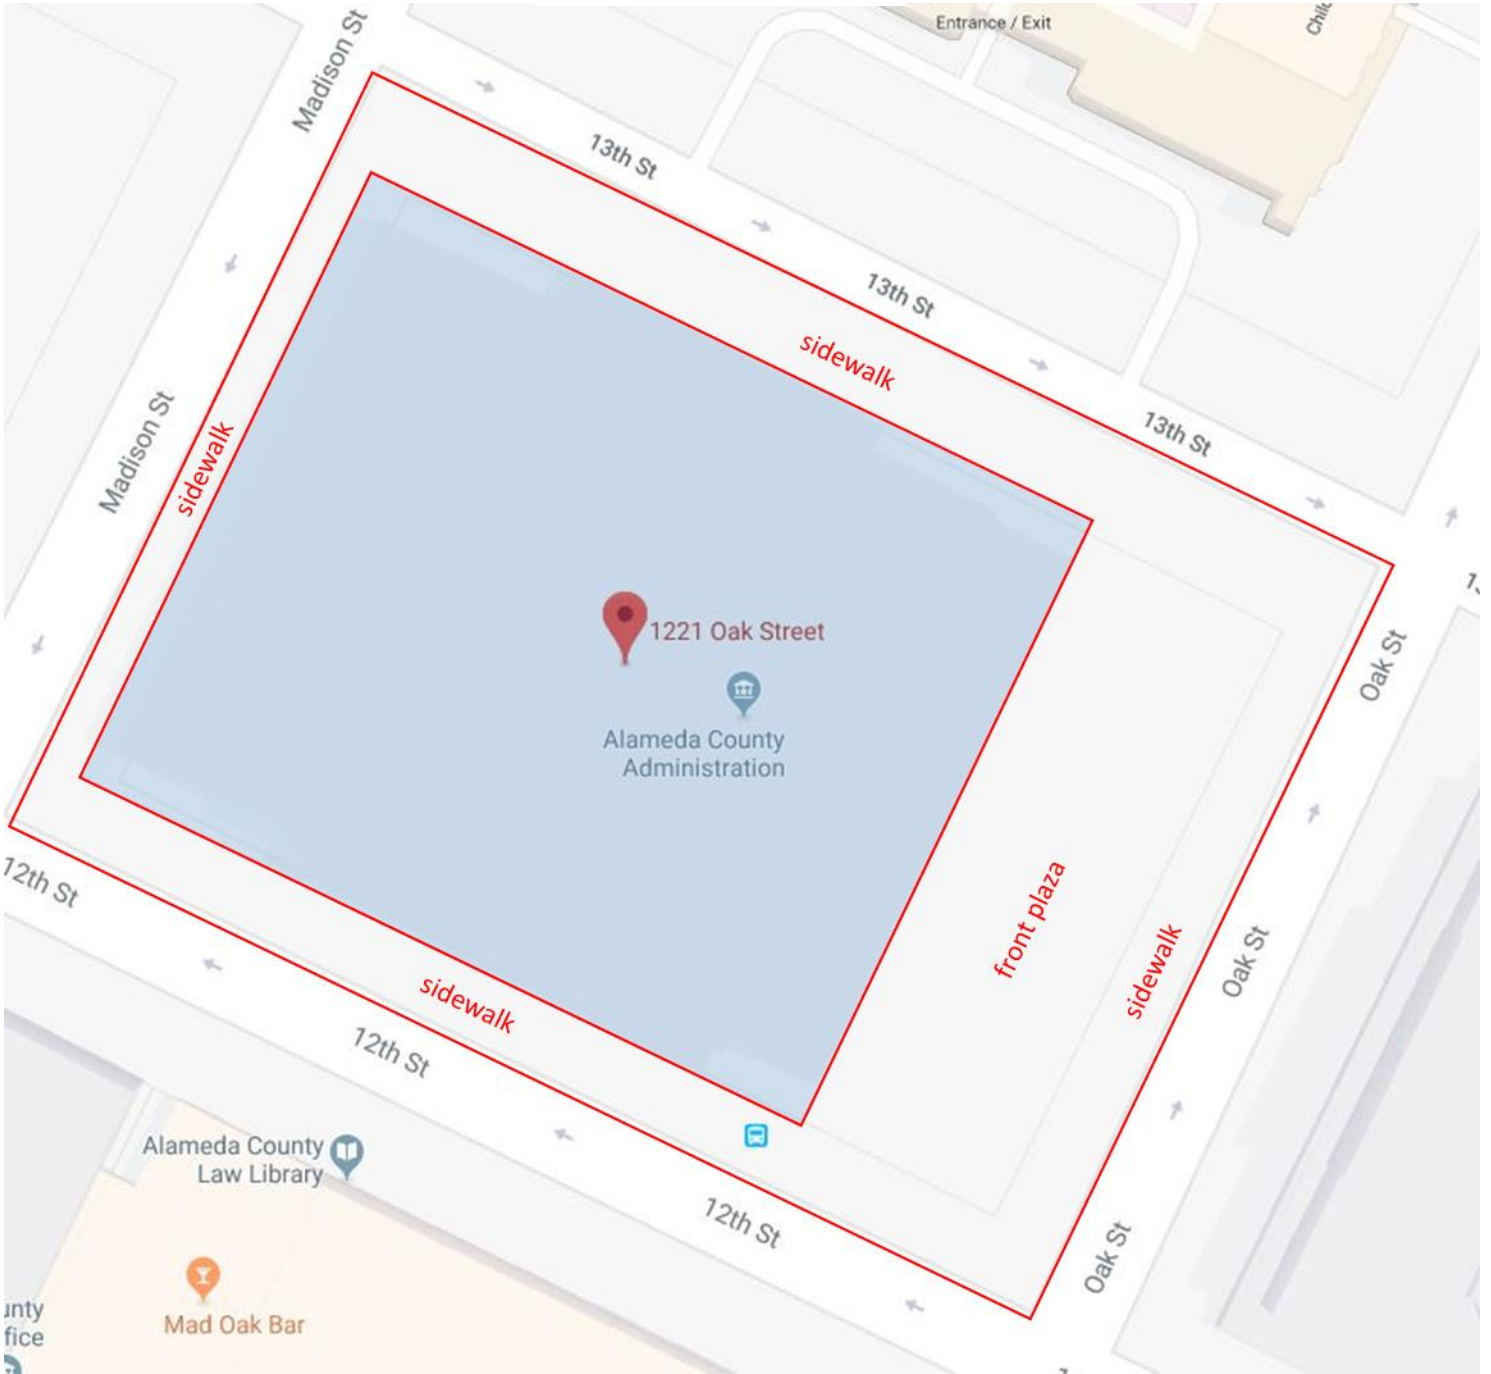

COUNTY OF ALAMEDA  
REQUEST FOR QUOTATION No. 901744  
for  
Hardscape Cleaning Services  
Exhibit C - County Building Maps

Location #1: 1401 Lakeside Drive (sidewalks, walk ramp, front entrance, two side egresses, and parking lot entrance ramp)

Location #2: 1221 Oak Street (sidewalks around building and front plaza)

Location #3: 1225 Fallon Street (sidewalks around building, walk ramp, parking lot entrance ramps, and front plaza)

Location #4: 125 - 12th Street (front entrance and sidewalk, including sidewalk of Law Library on Oak Street)

Location #5: 165 - 13th Street (sidewalk around parking structure, plaza, entrances, and Alameda County gas pumps)

Location #6: 1111 Jackson Street (sidewalks around buildings, walk ramps, parking lot vehicle ramp, and front steps/plaza)

Location #16: 400 Broadway (around building, entrances and plazas, sidewalks, parking lot, and rear dock area)

Location #17: 333 - 5th Street (front entrance, sidewalks around building, and parking lot entrances)