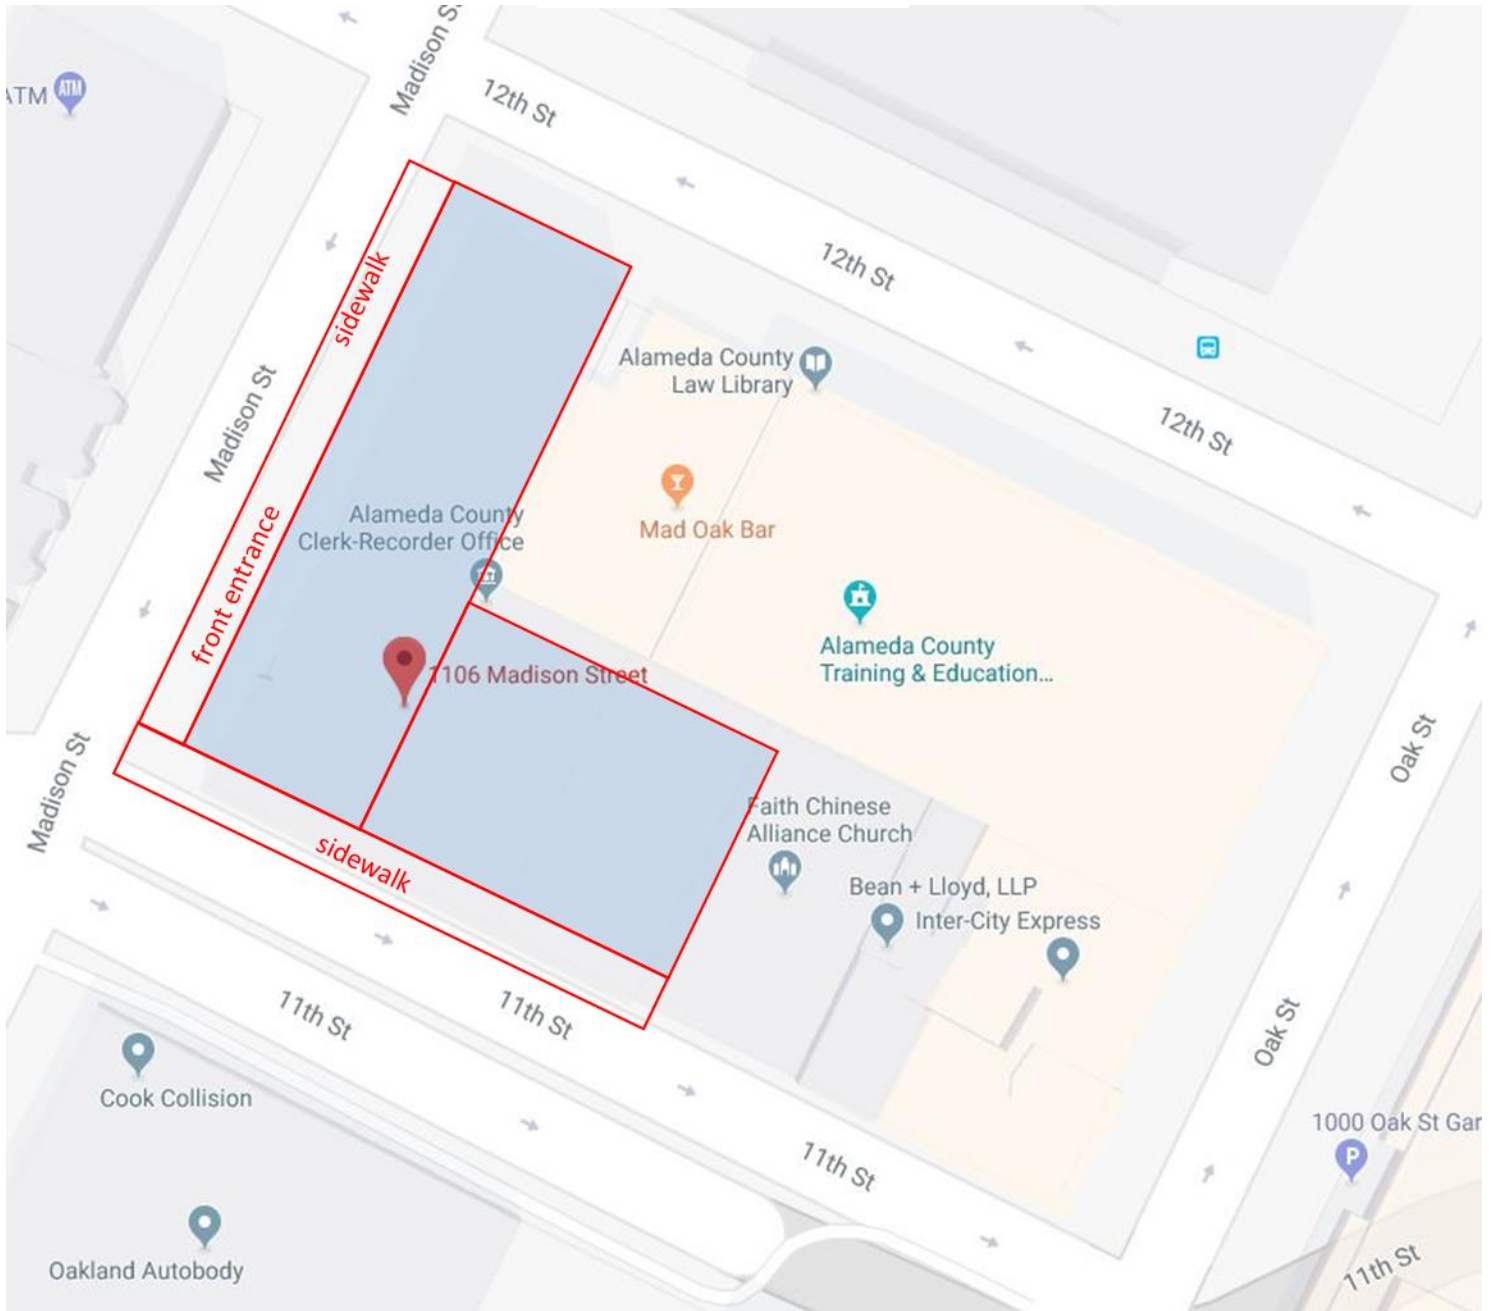

Location #2: 1221 Oak Street (sidewalks around building and front plaza)

Location #3: 1225 Fallon Street (sidewalks around building, walk ramp, parking lot entrance ramps, and front plaza)

Location #4: 125 - 12th Street (front entrance and sidewalk, including sidewalk of Law Library on Oak Street)

Location #5: 165 - 13th Street (sidewalk around parking structure, plaza, entrances, and Alameda County gas pumps)

Location #6: 1111 Jackson Street (sidewalks around buildings, walk ramps, parking lot vehicle ramp, and front steps/plaza)

Location #7: 393 - 13th Street (sidewalk and entrance including sidewalk of Franklin Street)

Location #8: 1106 Madison Street (front entrance, sidewalks on Madison Street and 11th Street)

Location #9: 470 - 27th Street (front and back sidewalks, parking lot, and entrance area)

Location #16: 400 Broadway (around building, entrances and plazas, sidewalks, parking lot, and rear dock area)

Location #17: 333 - 5th Street (front entrance, sidewalks around building, and parking lot entrances)