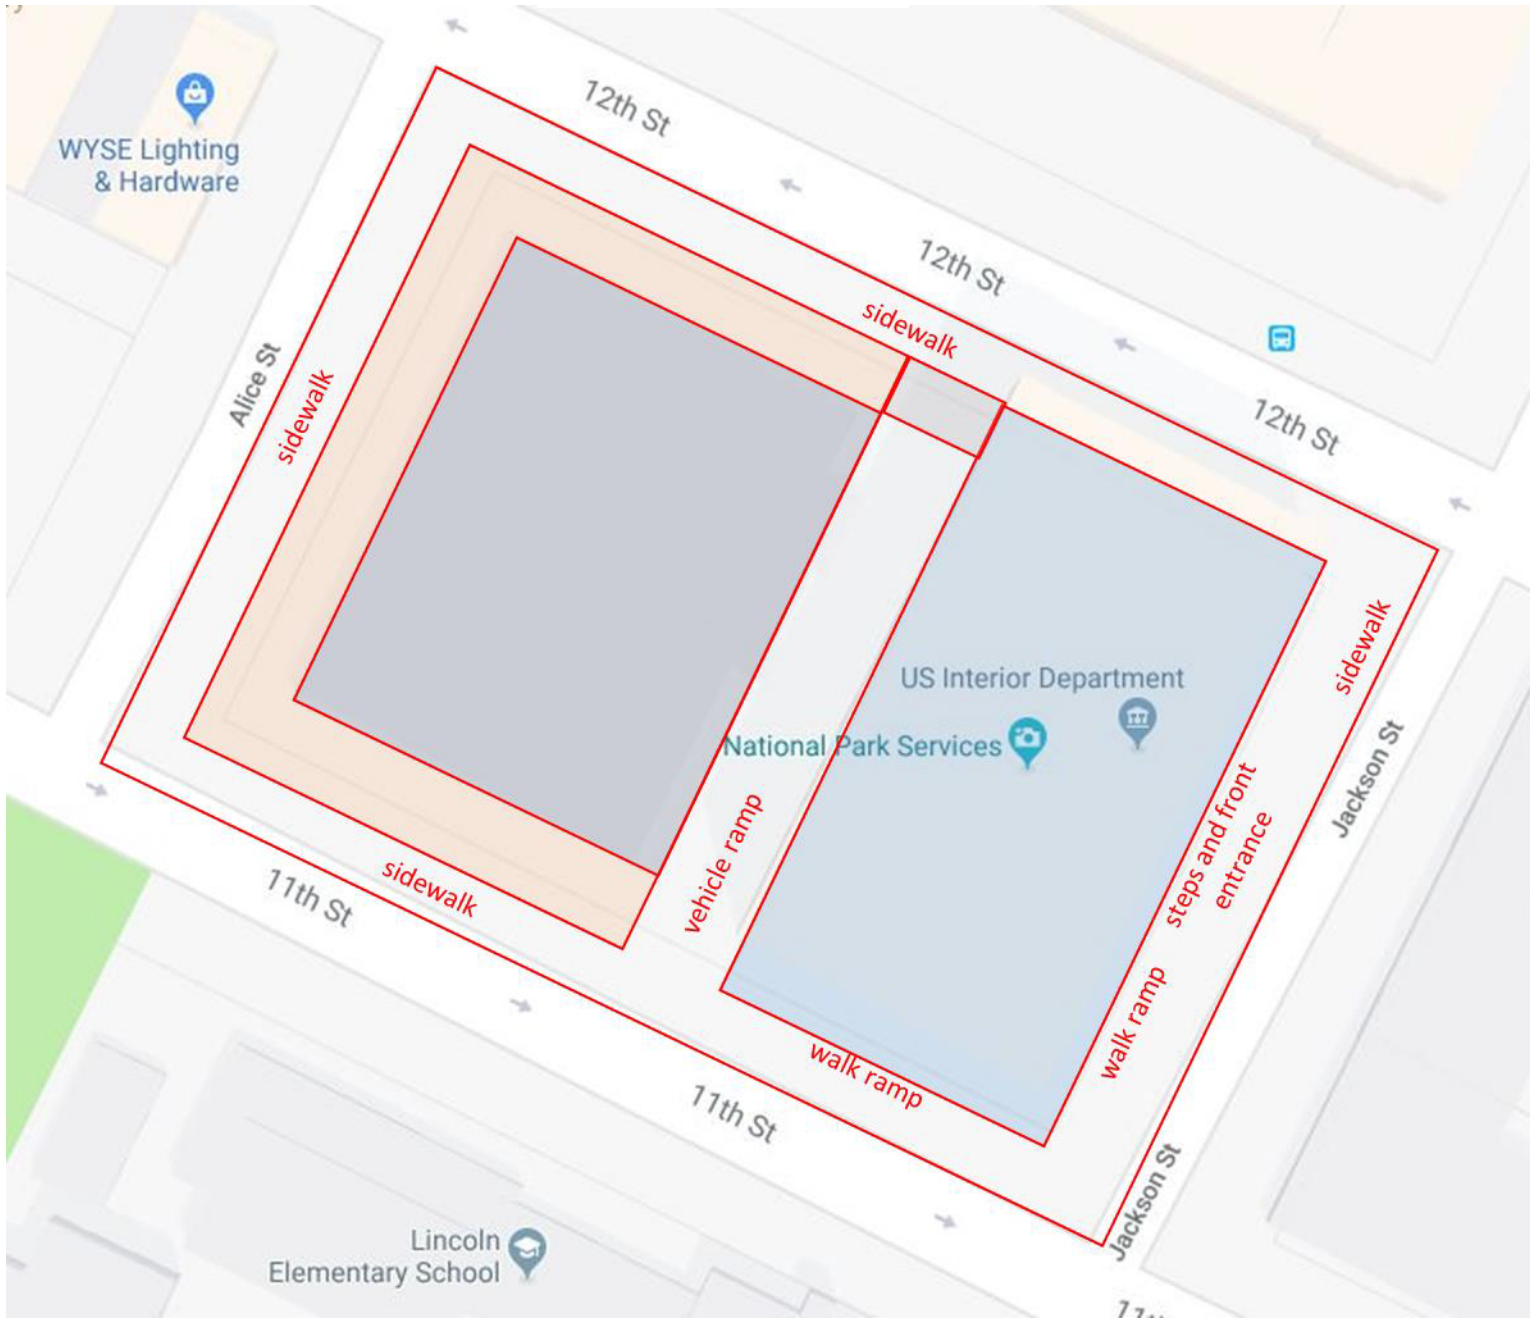

Location #2: 1221 Oak Street (sidewalks around building and front plaza)

Location #3: 1225 Fallon Street (sidewalks around building, walk ramp, parking lot entrance ramps, and front plaza)

Location #4: 125 - 12th Street (front entrance and sidewalk, including sidewalk of Law Library on Oak Street)

Location #5: 165 - 13th Street (sidewalk around parking structure, plaza, entrances, and Alameda County gas pumps)

Location #6: 1111 Jackson Street (sidewalks around buildings, walk ramps, parking lot vehicle ramp, and front steps/plaza)

Location #7: 393 - 13th Street (sidewalk and entrance including sidewalk of Franklin Street)

Location #8: 1106 Madison Street (front entrance, sidewalks on Madison Street and 11th Street)

Location #9: 470 - 27th Street (front and back sidewalks, parking lot, and entrance area)

Location #16: 400 Broadway (around building, entrances and plazas, sidewalks, parking lot, and rear dock area)

Location #17: 333 - 5th Street (front entrance, sidewalks around building, and parking lot entrances)