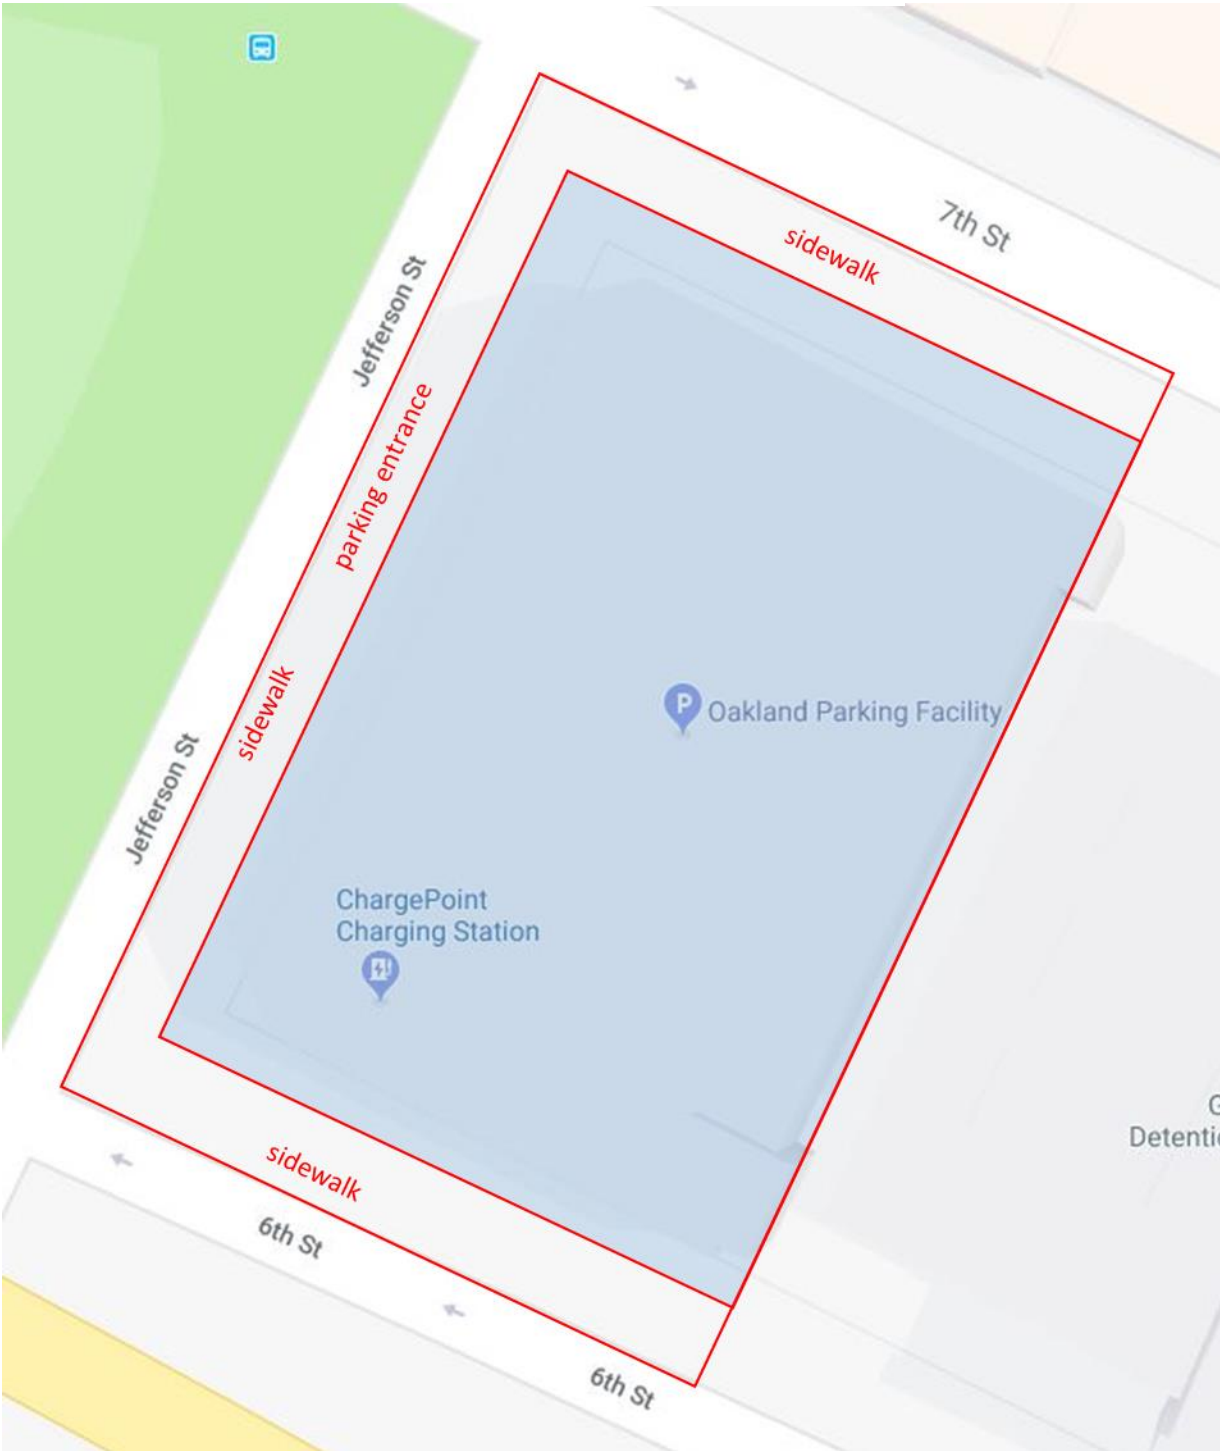

Location #2: 1221 Oak Street (sidewalks around building and front plaza)

Location #3: 1225 Fallon Street (sidewalks around building, walk ramp, parking lot entrance ramps, and front plaza)

Location #4: 125 - 12th Street (front entrance and sidewalk, including sidewalk of Law Library on Oak Street)

Location #5: 165 - 13th Street (sidewalk around parking structure, plaza, entrances, and Alameda County gas pumps)

Location #6: 1111 Jackson Street (sidewalks around buildings, walk ramps, parking lot vehicle ramp, and front steps/plaza)

Location #7: 393 - 13th Street (sidewalk and entrance including sidewalk of Franklin Street)

Location #8: 1106 Madison Street (front entrance, sidewalks on Madison Street and 11th Street)

Location #9: 470 - 27th Street (front and back sidewalks, parking lot, and entrance area)

Location #10: 2000 San Pablo Avenue (front entrance, sidewalks around building)

Location #11: 551 - 7th Street (entrances and plazas, and sidewalks on 6th Street and 7th Street)

Location #12: 585 - 7th Street (sidewalks around parking structure and parking entrance)