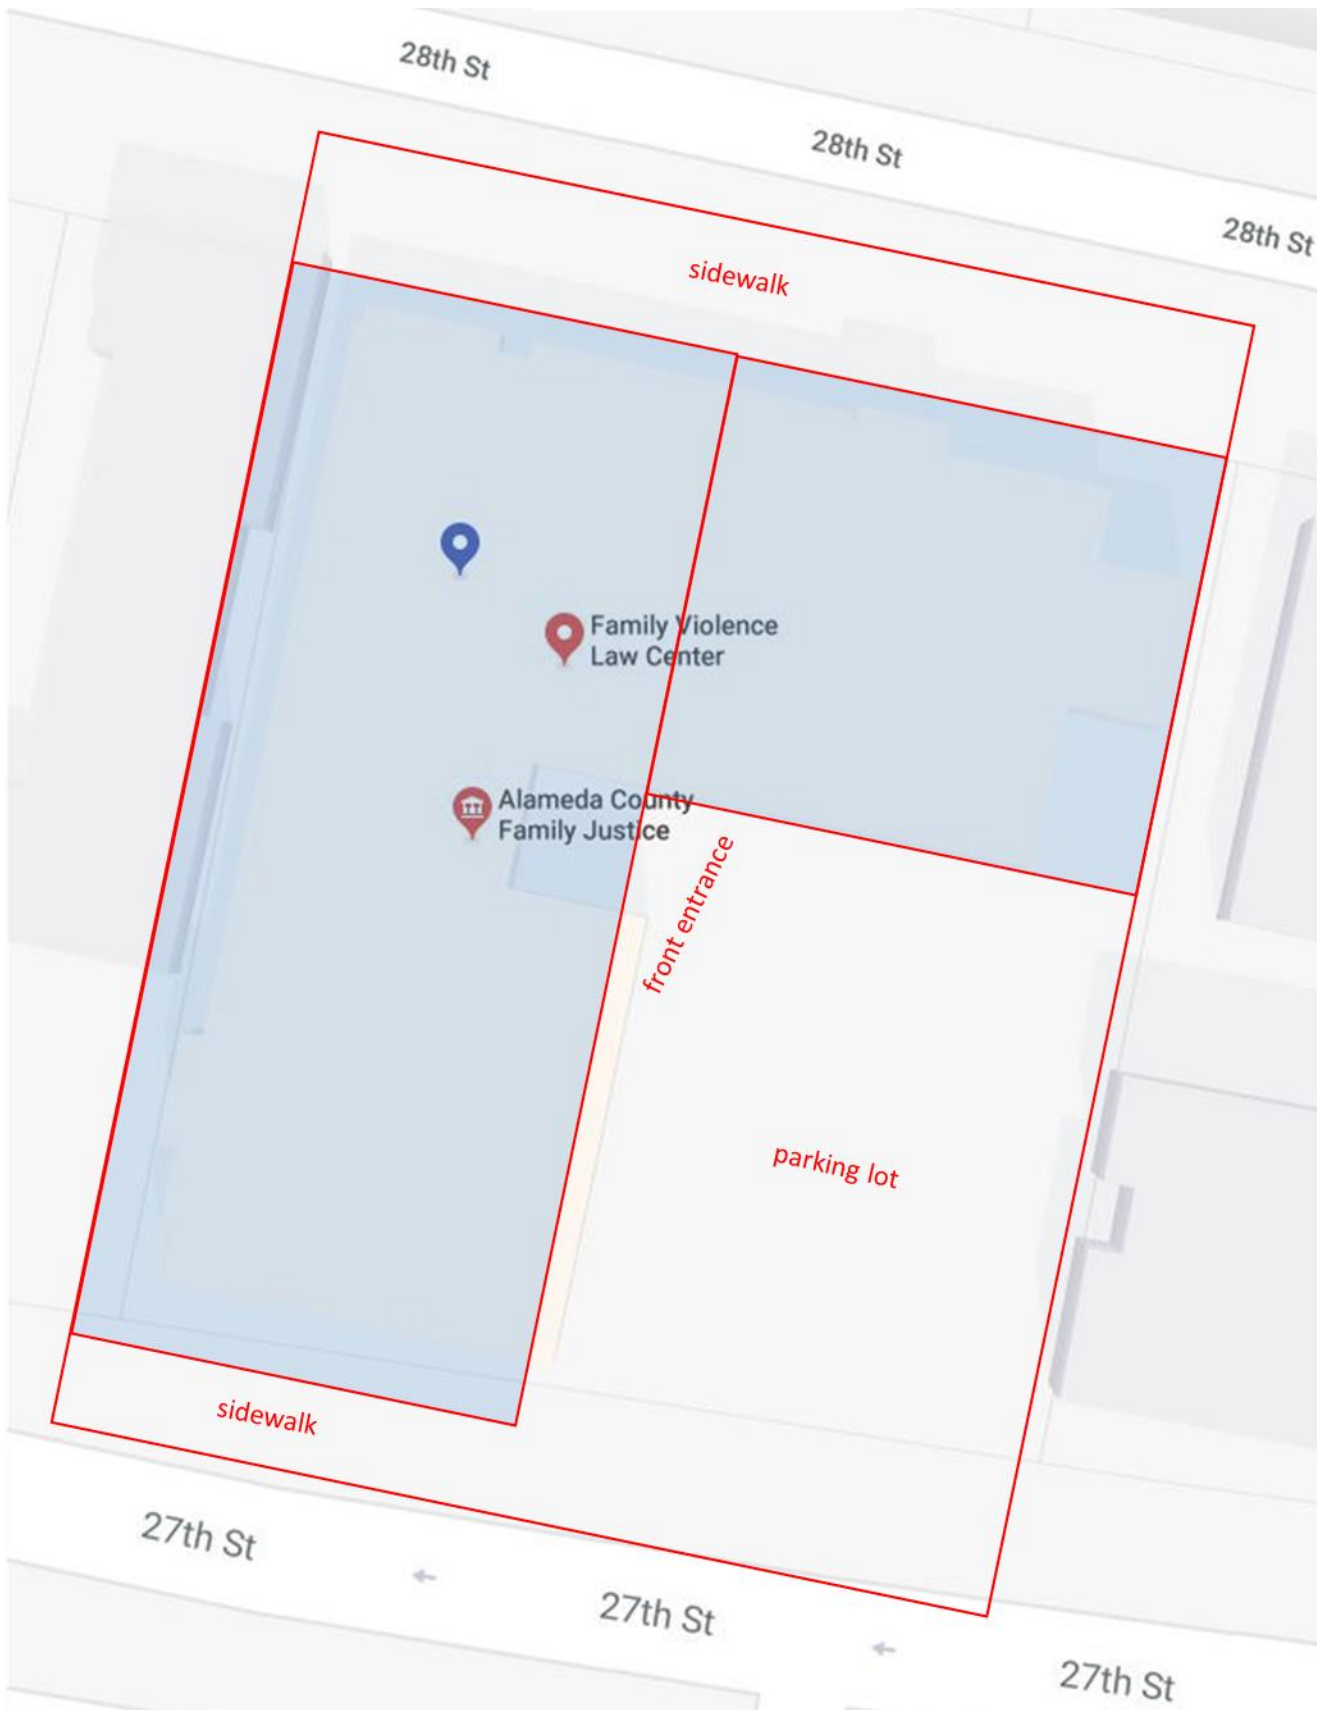

Location #2: 1221 Oak Street (sidewalks around building and front plaza)

Location #3: 1225 Fallon Street (sidewalks around building, walk ramp, parking lot entrance ramps, and front plaza)

Location #4: 125 - 12th Street (front entrance and sidewalk, including sidewalk of Law Library on Oak Street)

Location #5: 165 - 13th Street (sidewalk around parking structure, plaza, entrances, and Alameda County gas pumps)

Location #6: 1111 Jackson Street (sidewalks around buildings, walk ramps, parking lot vehicle ramp, and front steps/plaza)

Location #7: 393 - 13th Street (sidewalk and entrance including sidewalk of Franklin Street)

Location #8: 1106 Madison Street (front entrance, sidewalks on Madison Street and 11th Street)

Location #9: 470 - 27th Street (front and back sidewalks, parking lot, and entrance area)

Location #10: 2000 San Pablo Avenue (front entrance, sidewalks around building)

Location #11: 551 - 7th Street (entrances and plazas, and sidewalks on 6th Street and 7th Street)

Location #12: 585 - 7th Street (sidewalks around parking structure and parking entrance)