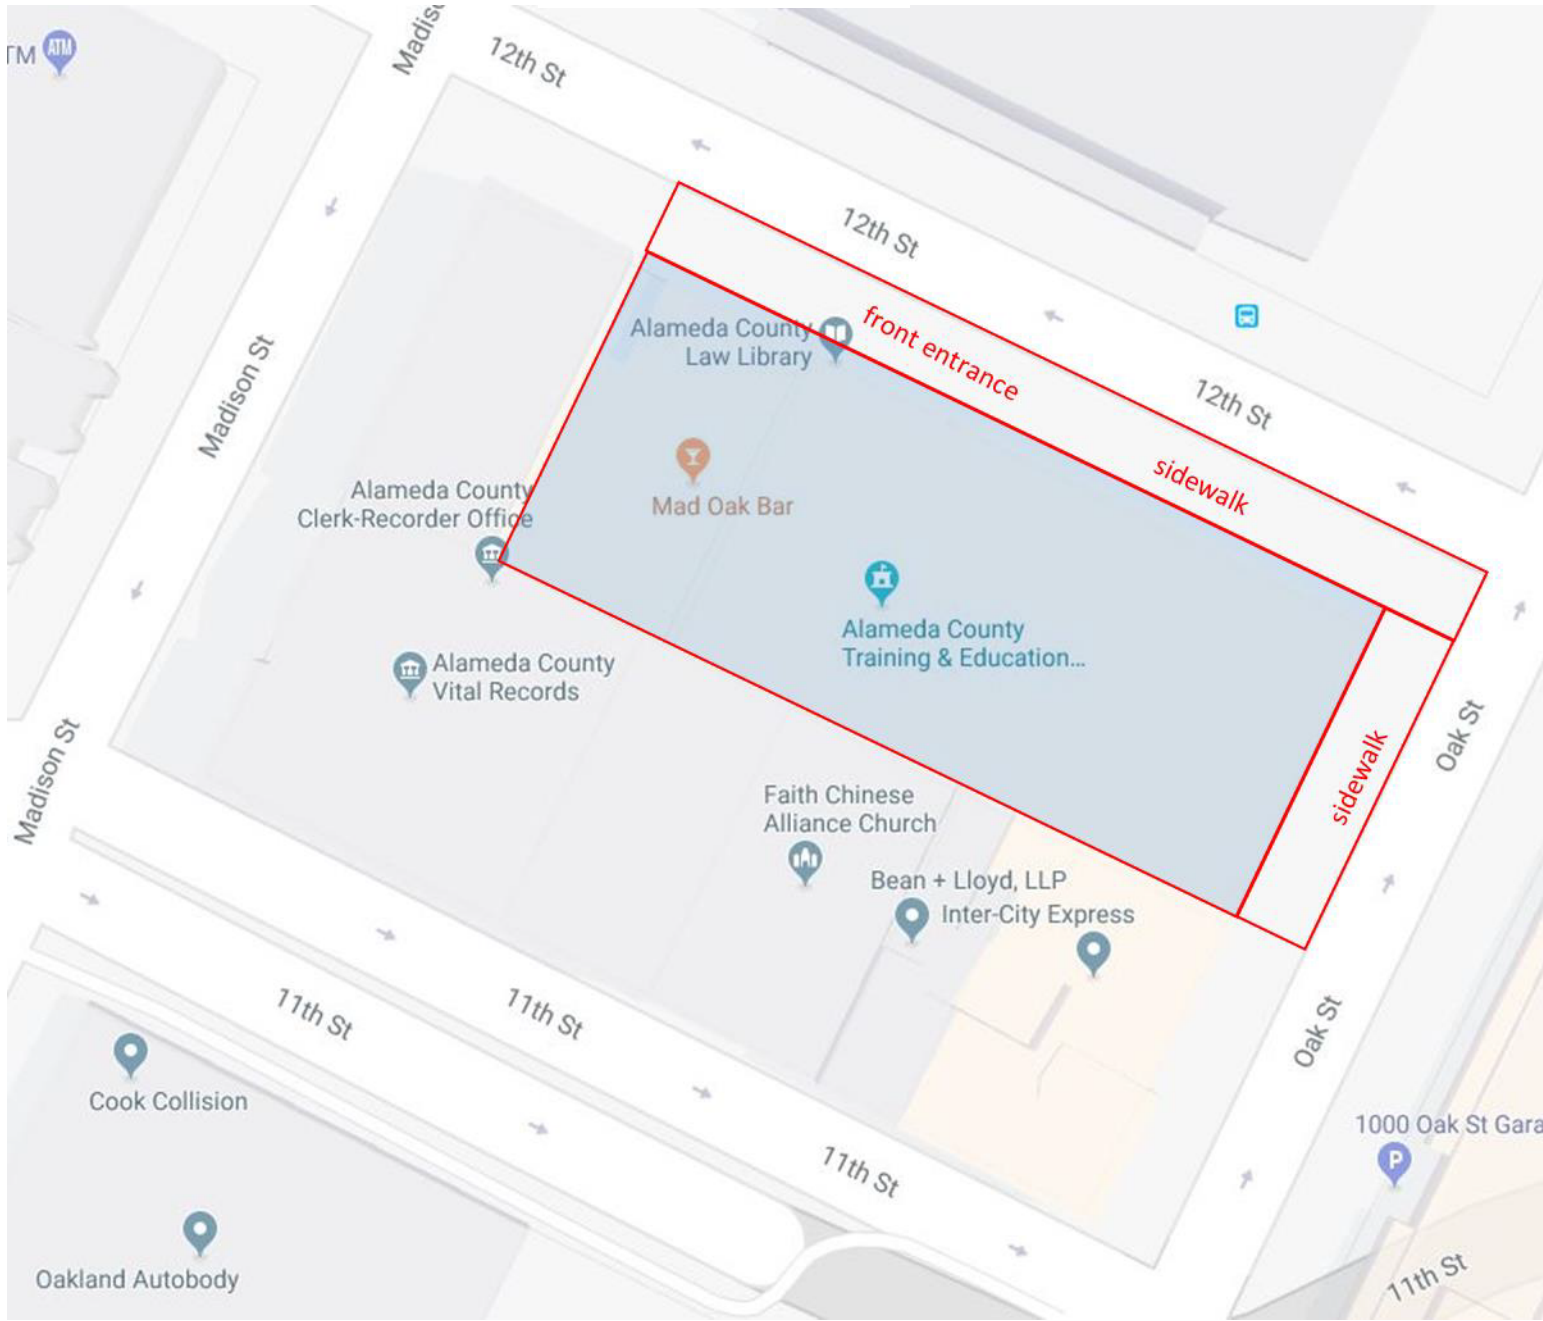

COUNTY OF ALAMEDA  
REQUEST FOR QUOTATION No. 901744  
for  
Hardscape Cleaning Services  
Exhibit C - County Building Maps

Location #1: 1401 Lakeside Drive (sidewalks, walk ramp, front entrance, two side egresses, and parking lot entrance ramp)

Location #2: 1221 Oak Street (sidewalks around building and front plaza)

Location #3: 1225 Fallon Street (sidewalks around building, walk ramp, parking lot entrance ramps, and front plaza)

Location #4: 125 - 12th Street (front entrance and sidewalk, including sidewalk of Law Library on Oak Street)

Location #5: 165 - 13th Street (sidewalk around parking structure, plaza, entrances, and Alameda County gas pumps)

Location #6: 1111 Jackson Street (sidewalks around buildings, walk ramps, parking lot vehicle ramp, and front steps/plaza)

Location #16: 400 Broadway (around building, entrances and plazas, sidewalks, parking lot, and rear dock area)

Location #17: 333 - 5th Street (front entrance, sidewalks around building, and parking lot entrances)