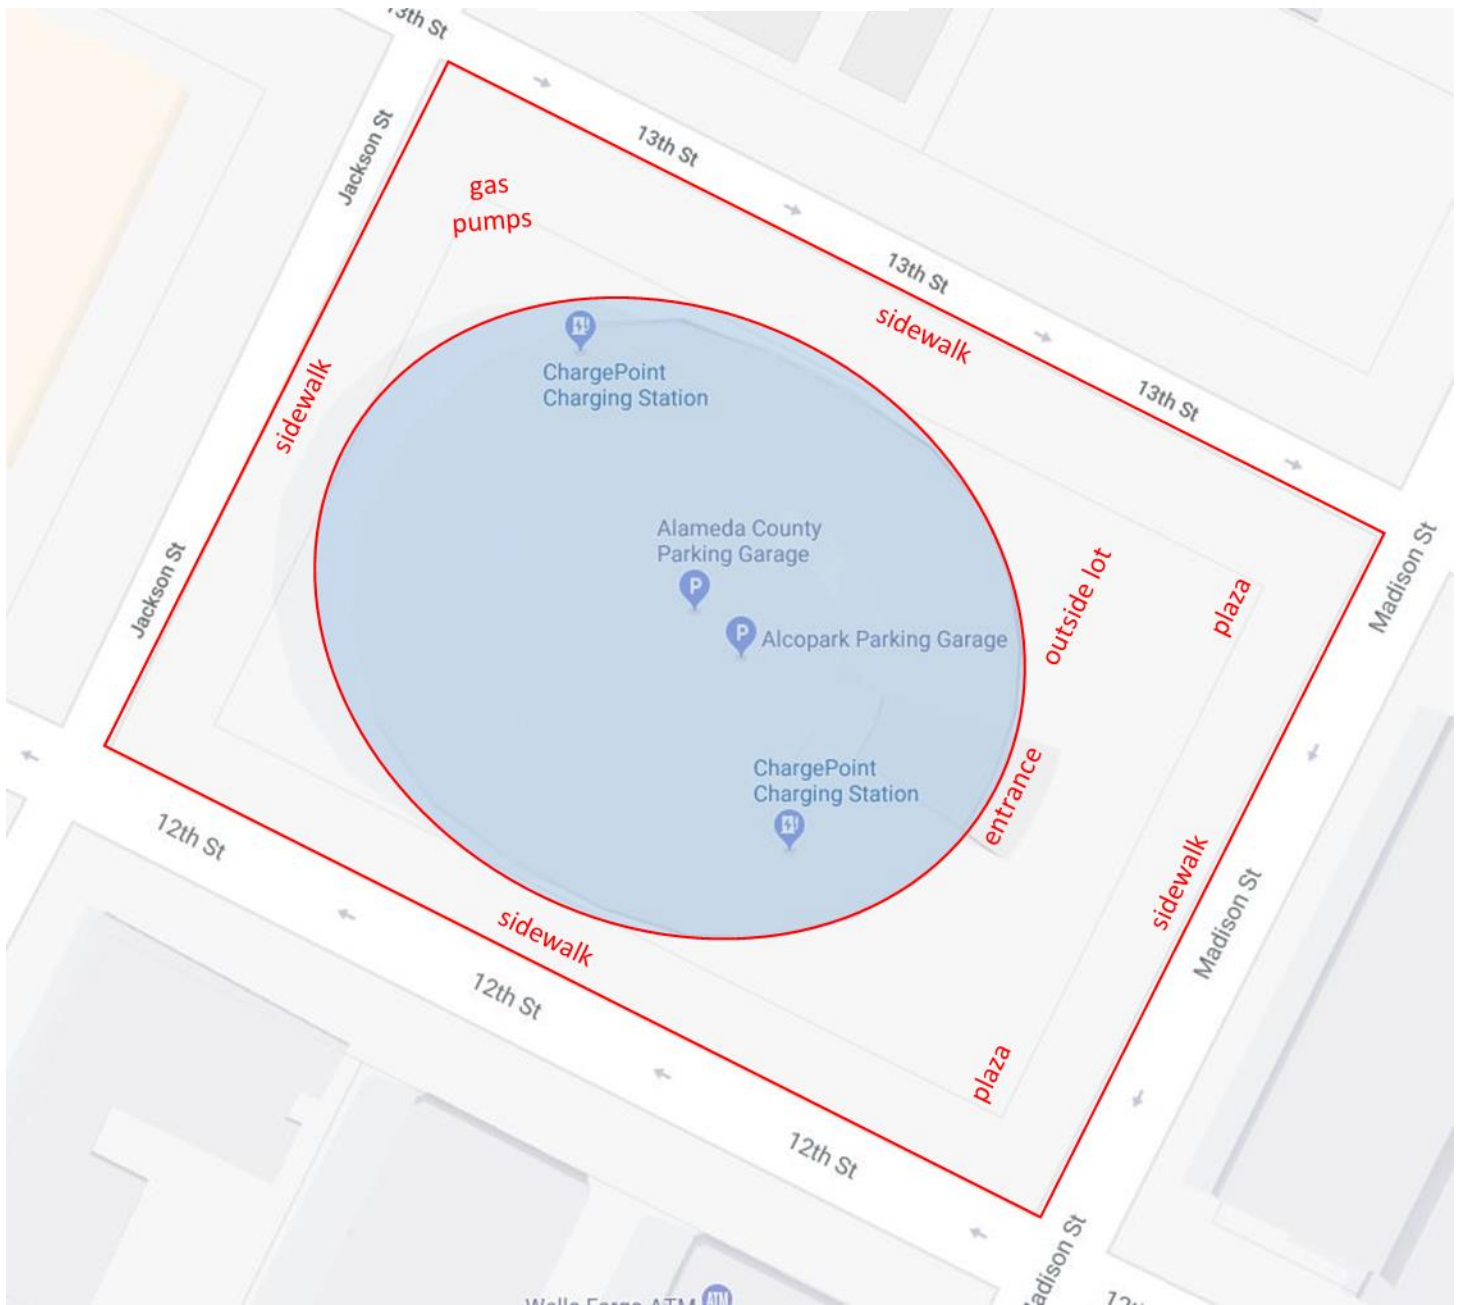

Location #2: 1221 Oak Street (sidewalks around building and front plaza)

Location #3: 1225 Fallon Street (sidewalks around building, walk ramp, parking lot entrance ramps, and front plaza)

Location #4: 125 - 12th Street (front entrance and sidewalk, including sidewalk of Law Library on Oak Street)

Location #5: 165 - 13th Street (sidewalk around parking structure, plaza, entrances, and Alameda County gas pumps)

Location #6: 1111 Jackson Street (sidewalks around buildings, walk ramps, parking lot vehicle ramp, and front steps/plaza)

Location #7: 393 - 13th Street (sidewalk and entrance including sidewalk of Franklin Street)

Location #8: 1106 Madison Street (front entrance, sidewalks on Madison Street and 11th Street)

Location #9: 470 - 27th Street (front and back sidewalks, parking lot, and entrance area)

Location #16: 400 Broadway (around building, entrances and plazas, sidewalks, parking lot, and rear dock area)

Location #17: 333 - 5th Street (front entrance, sidewalks around building, and parking lot entrances)