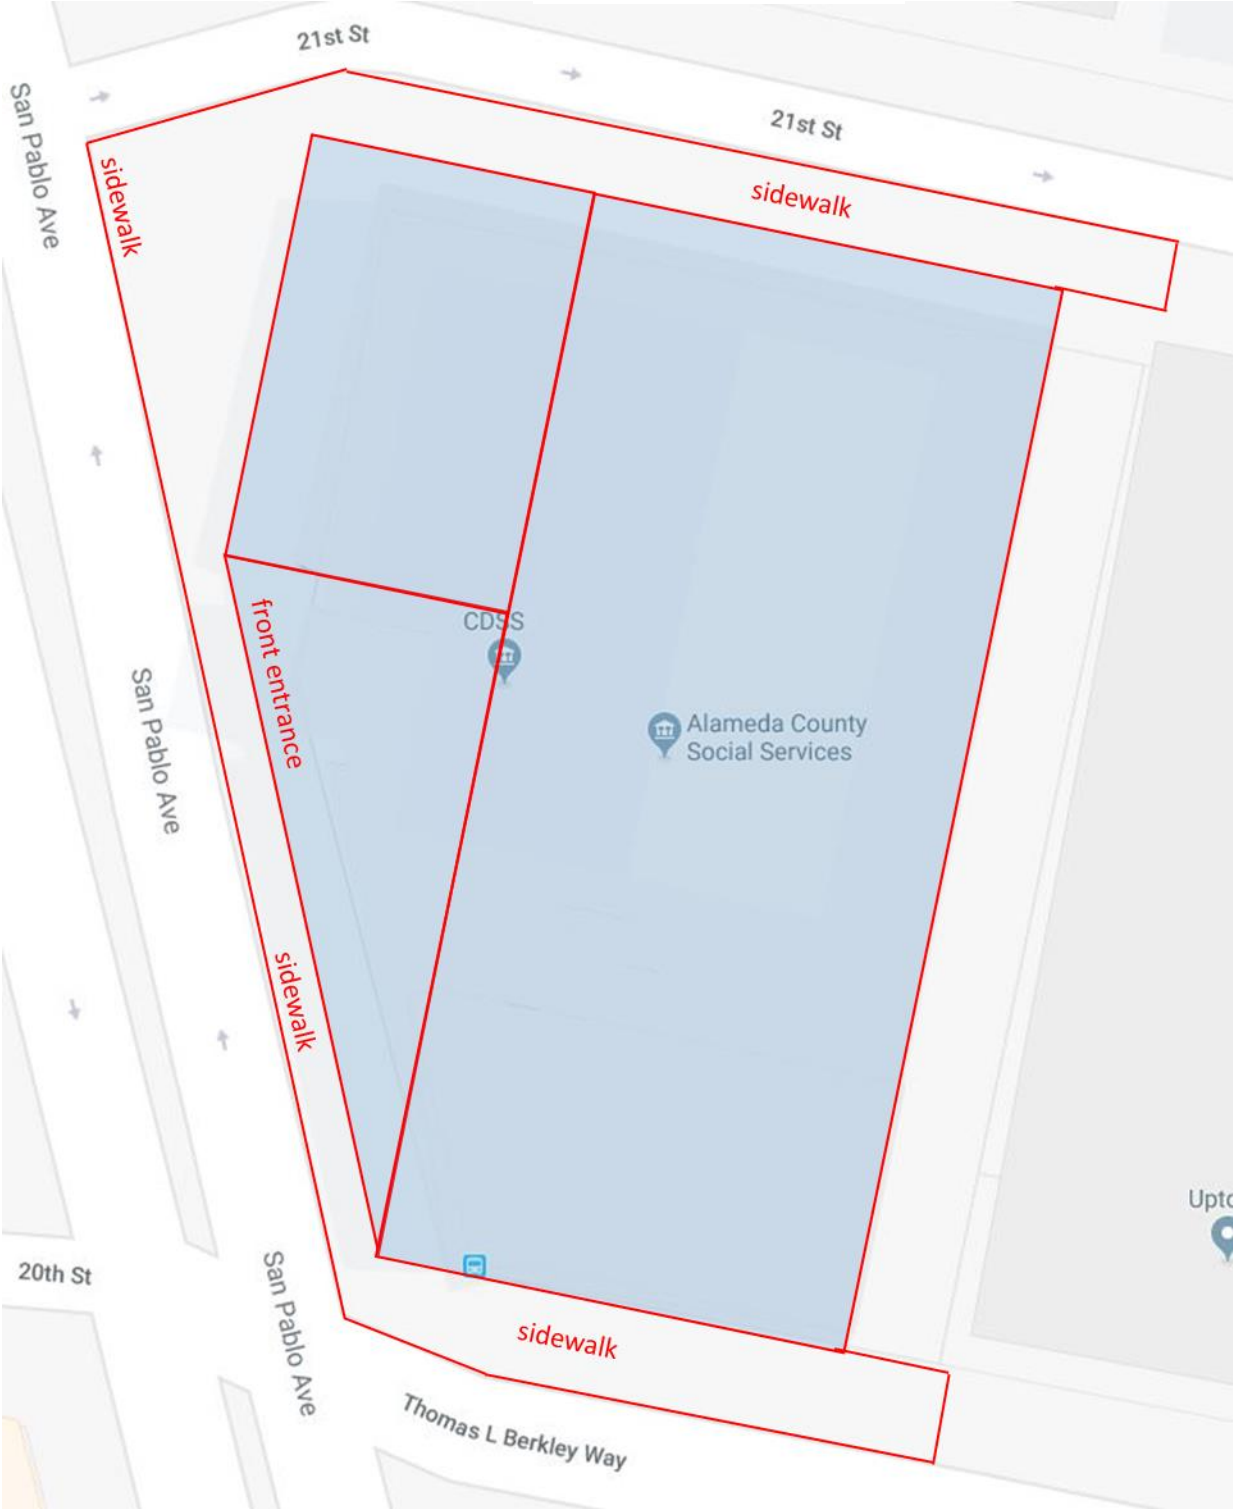

Location #2: 1221 Oak Street (sidewalks around building and front plaza)

Location #3: 1225 Fallon Street (sidewalks around building, walk ramp, parking lot entrance ramps, and front plaza)

Location #4: 125 - 12th Street (front entrance and sidewalk, including sidewalk of Law Library on Oak Street)

Location #5: 165 - 13th Street (sidewalk around parking structure, plaza, entrances, and Alameda County gas pumps)

Location #6: 1111 Jackson Street (sidewalks around buildings, walk ramps, parking lot vehicle ramp, and front steps/plaza)

Location #7: 393 - 13th Street (sidewalk and entrance including sidewalk of Franklin Street)

Location #8: 1106 Madison Street (front entrance, sidewalks on Madison Street and 11th Street)

Location #9: 470 - 27th Street (front and back sidewalks, parking lot, and entrance area)

Location #10: 2000 San Pablo Avenue (front entrance, sidewalks around building)

Location #11: 551 - 7th Street (entrances and plazas, and sidewalks on 6th Street and 7th Street)

Location #12: 585 - 7th Street (sidewalks around parking structure and parking entrance)