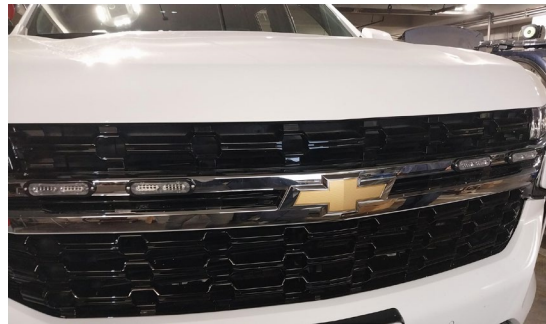

Exhibit B - Vehicle Upfitting Placement Photos

Chevrolet Malibu

Radio Remote Head

Left Rear Deck Light

Right Rear Deck Light

Left Visor Light

Right Visor Light

Switches

Grille Lights

Dodge Charger

Right Rear Deck

Left Rear Deck

Right Visor Light

Left Visor Light

Switches and Radio

Chevrolet Tahoe

Rear Deck Lights

Right Rear Quarter Glass Lights

Visor Lights

Grille Lights

Left Rear Quarter Glass Lights

Radio and Switches

Ford Explorer

Radio