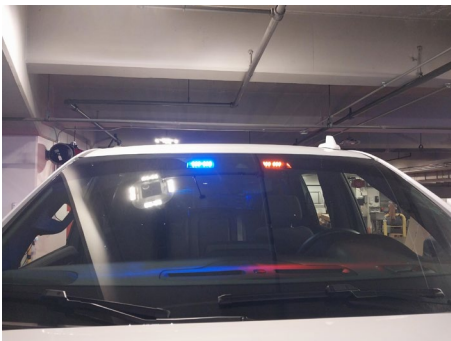

Exhibit B - Vehicle Upfitting Placement Photos

Chevrolet Malibu

Radio Remote Head

Left Rear Deck Light

Right Rear Deck Light

Left Visor Light

Right Visor Light

Switches

Grille Lights

Dodge Charger

Right Rear Deck

Left Rear Deck

Right Visor Light

Left Visor Light

Switches and Radio

Chevrolet Tahoe

Rear Deck Lights

Right Rear Quarter Glass Lights

Visor Lights

Grille Lights

Left Rear Quarter Glass Lights

Radio and Switches

Ford Explorer

Radio