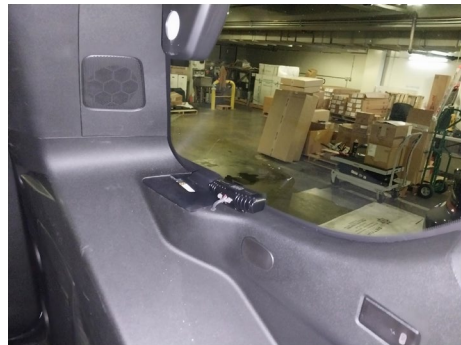

Exhibit B - Vehicle Upfitting Placement Photos

Chevrolet Malibu

Radio Remote Head

Left Rear Deck Light

Right Rear Deck Light

Left Visor Light

Right Visor Light

Switches

Grille Lights

Dodge Charger

Right Rear Deck

Left Rear Deck

Right Visor Light

Left Visor Light

Switches and Radio

Chevrolet Tahoe

Rear Deck Lights

Right Rear Quarter Glass Lights

Visor Lights

Grille Lights

Left Rear Quarter Glass Lights

Radio and Switches

Ford Explorer

Radio