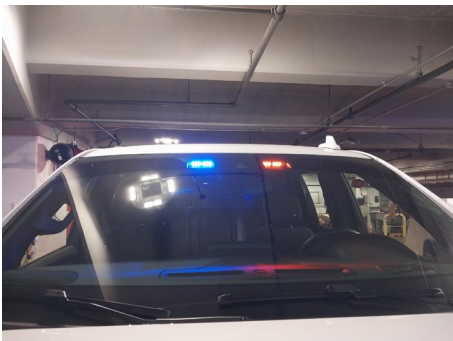

Exhibit B - Vehicle Upfitting Placement Photos

Chevrolet Malibu

Radio Remote Head

Left Rear Deck Light

Right Rear Deck Light

Left Visor Light

Right Visor Light

Switches

Grille Lights

Dodge Charger

Right Rear Deck

Left Rear Deck

Right Visor Light

Left Visor Light

Switches and Radio

Chevrolet Tahoe

Rear Deck Lights

Right Rear Quarter Glass Lights

Visor Lights

Grille Lights

Left Rear Quarter Glass Lights

Radio and Switches

Ford Explorer

Radio