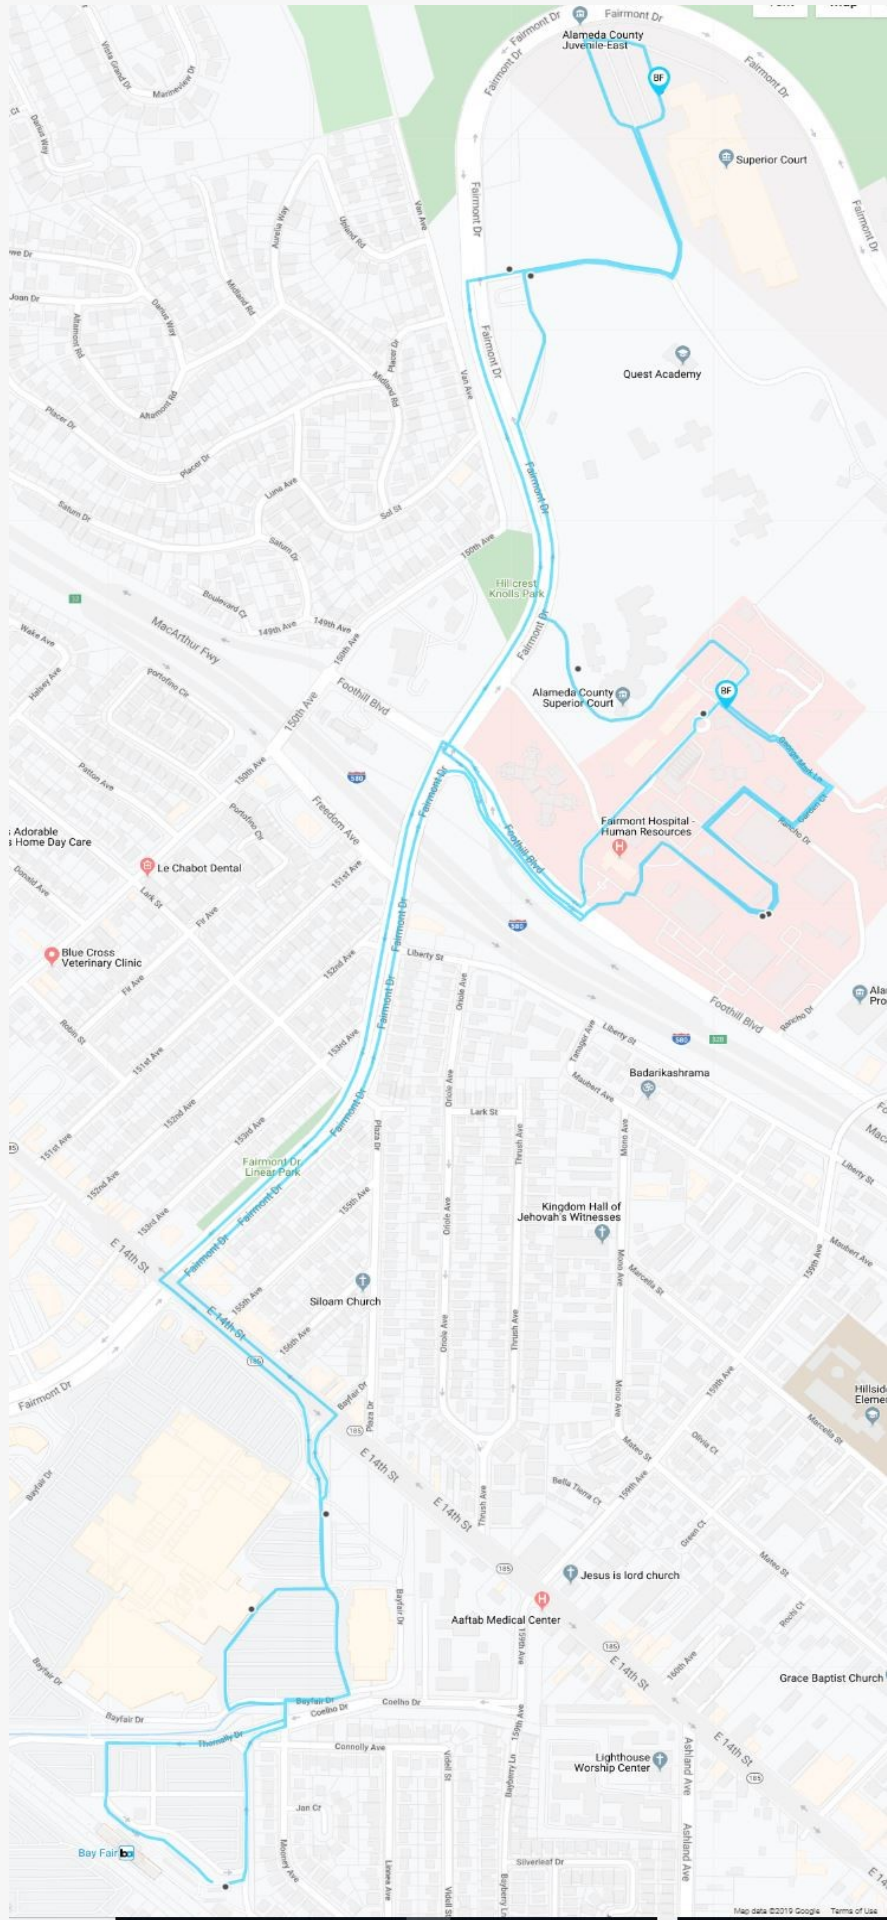

Bayfair/JJC Shuttle Map & Schedule

Bayfair BART to JJC

STOP 1	STOP 2a	STOP 3	STOP 4	STOP 6	STOP 7 a&b	STOP 9
Bay Fair BART <i>(Bus Zone Stop)</i>	Bayfair Mall <i>(Bus Stop near Macy's)</i>	Fairmont Hospital <i>(Behind Chapel)</i>	Eden Building <i>(In Lot near BMD Offices)</i>	John George Pavilion <i>(Handicap Zone)</i>	Juvenile Justice Center <i>(Lower Parking Lot - stop A&B)</i>	Juvenile Justice Center (MAIN) <i>(Bus Stop)</i>
6:33 AM	6:35 AM	6:46 AM	6:48 AM	6:50 AM	6:52 AM	6:54 AM
6:53 AM	6:55 AM	7:06 AM	7:08 AM	7:10 AM	7:12 AM	7:14 AM
7:13 AM	7:15 AM	7:26 AM	7:28 AM	7:30 AM	7:32 AM	7:34 AM
7:33 AM	7:35 AM	7:46 AM	7:48 AM	7:50 AM	7:52 AM	7:54 AM
7:53 AM	7:55 AM	8:06 AM	8:08 AM	8:10 AM	8:12 AM	8:14 AM
8:13 AM	8:15 AM	8:26 AM	8:28 AM	8:30 AM	8:32 AM	8:34 AM
8:33 AM	8:35 AM	8:46 AM	8:48 AM	8:50 AM	8:52 AM	8:54 AM
8:53 AM	8:55 AM	9:06 AM	9:08 AM	9:10 AM	9:12 AM	9:24 AM
9:13 AM	9:15 AM	9:26 AM	9:28 AM	9:30 AM	9:32 AM	9:44 AM
9:43 AM	9:45 AM	9:56 AM	9:58 AM	10:00 AM	10:02 AM	10:04 AM
10:03 AM	10:05 AM	10:16 AM	10:18 AM	10:20 AM	10:22 AM	10:24 AM
10:23 AM	10:25 AM	10:36 AM	10:38 AM	10:40 AM	10:42 AM	10:44 AM
10:43 AM	10:45 AM	10:56 AM	10:58 AM	11:00 AM	11:02 AM	11:04 AM
11:03 AM	11:05 AM	11:16 AM	11:18 AM	11:20 AM	11:22 AM	11:24 AM
11:23 AM	11:25 AM	11:36 AM	11:38 AM	11:40 AM	11:42 AM	11:44 AM
11:43 AM	11:45 AM	11:56 AM	11:58 AM	12:00 PM	12:02 PM	12:04 PM
12:03 PM	12:05 PM	12:16 PM	12:18 PM	12:20 PM	12:22 PM	12:24 PM
12:23 PM	12:25 PM	12:36 PM	12:38 PM	12:40 PM	12:42 PM	12:44 PM
12:43 PM	12:45 PM	12:56 PM	12:58 PM	1:00 PM	1:02 PM	1:04 PM
1:03 PM	1:05 PM	1:16 PM	1:18 PM	1:20 PM	1:22 PM	1:34 PM
1:23 PM	1:25 PM	1:36 PM	1:38 PM	1:40 PM	1:42 PM	1:54 PM
1:53 PM	1:55 PM	2:06 PM	2:08 PM	2:10 PM	2:12 PM	2:14 PM
2:13 PM	2:15 PM	2:26 PM	2:28 PM	2:30 PM	2:32 PM	2:34 PM
2:33 PM	2:35 PM	2:46 PM	2:48 PM	2:50 PM	2:52 PM	2:54 PM
2:53 PM	2:55 PM	3:06 PM	3:08 PM	3:10 PM	3:12 PM	3:14 PM
3:13 PM	3:15 PM	3:26 PM	3:28 PM	3:30 PM	3:32 PM	3:34 PM
3:33 PM	3:35 PM	3:46 PM	3:48 PM	3:50 PM	3:52 PM	3:54 PM
3:53 PM	3:55 PM	4:06 PM	4:08 PM	4:10 PM	4:12 PM	4:24 PM
4:13 PM	4:15 PM	4:26 PM	4:28 PM	4:30 PM	4:32 PM	4:44 PM
4:43 PM	4:45 PM	4:56 PM	4:58 PM	5:00 PM	5:02 PM	5:04 PM
5:03 PM	5:05 PM	5:16 PM	5:18 PM	5:20 PM	5:22 PM	5:24 PM
5:23 PM	5:25 PM	5:36 PM	5:38 PM	5:40 PM	5:42 PM	5:44 PM
5:43 PM	5:45 PM	5:56 PM	5:58 PM	6:00 PM	6:02 PM	6:04 PM
6:03 PM	6:05 PM	6:16 PM	6:18 PM	6:20 PM	6:22 PM	6:24 PM